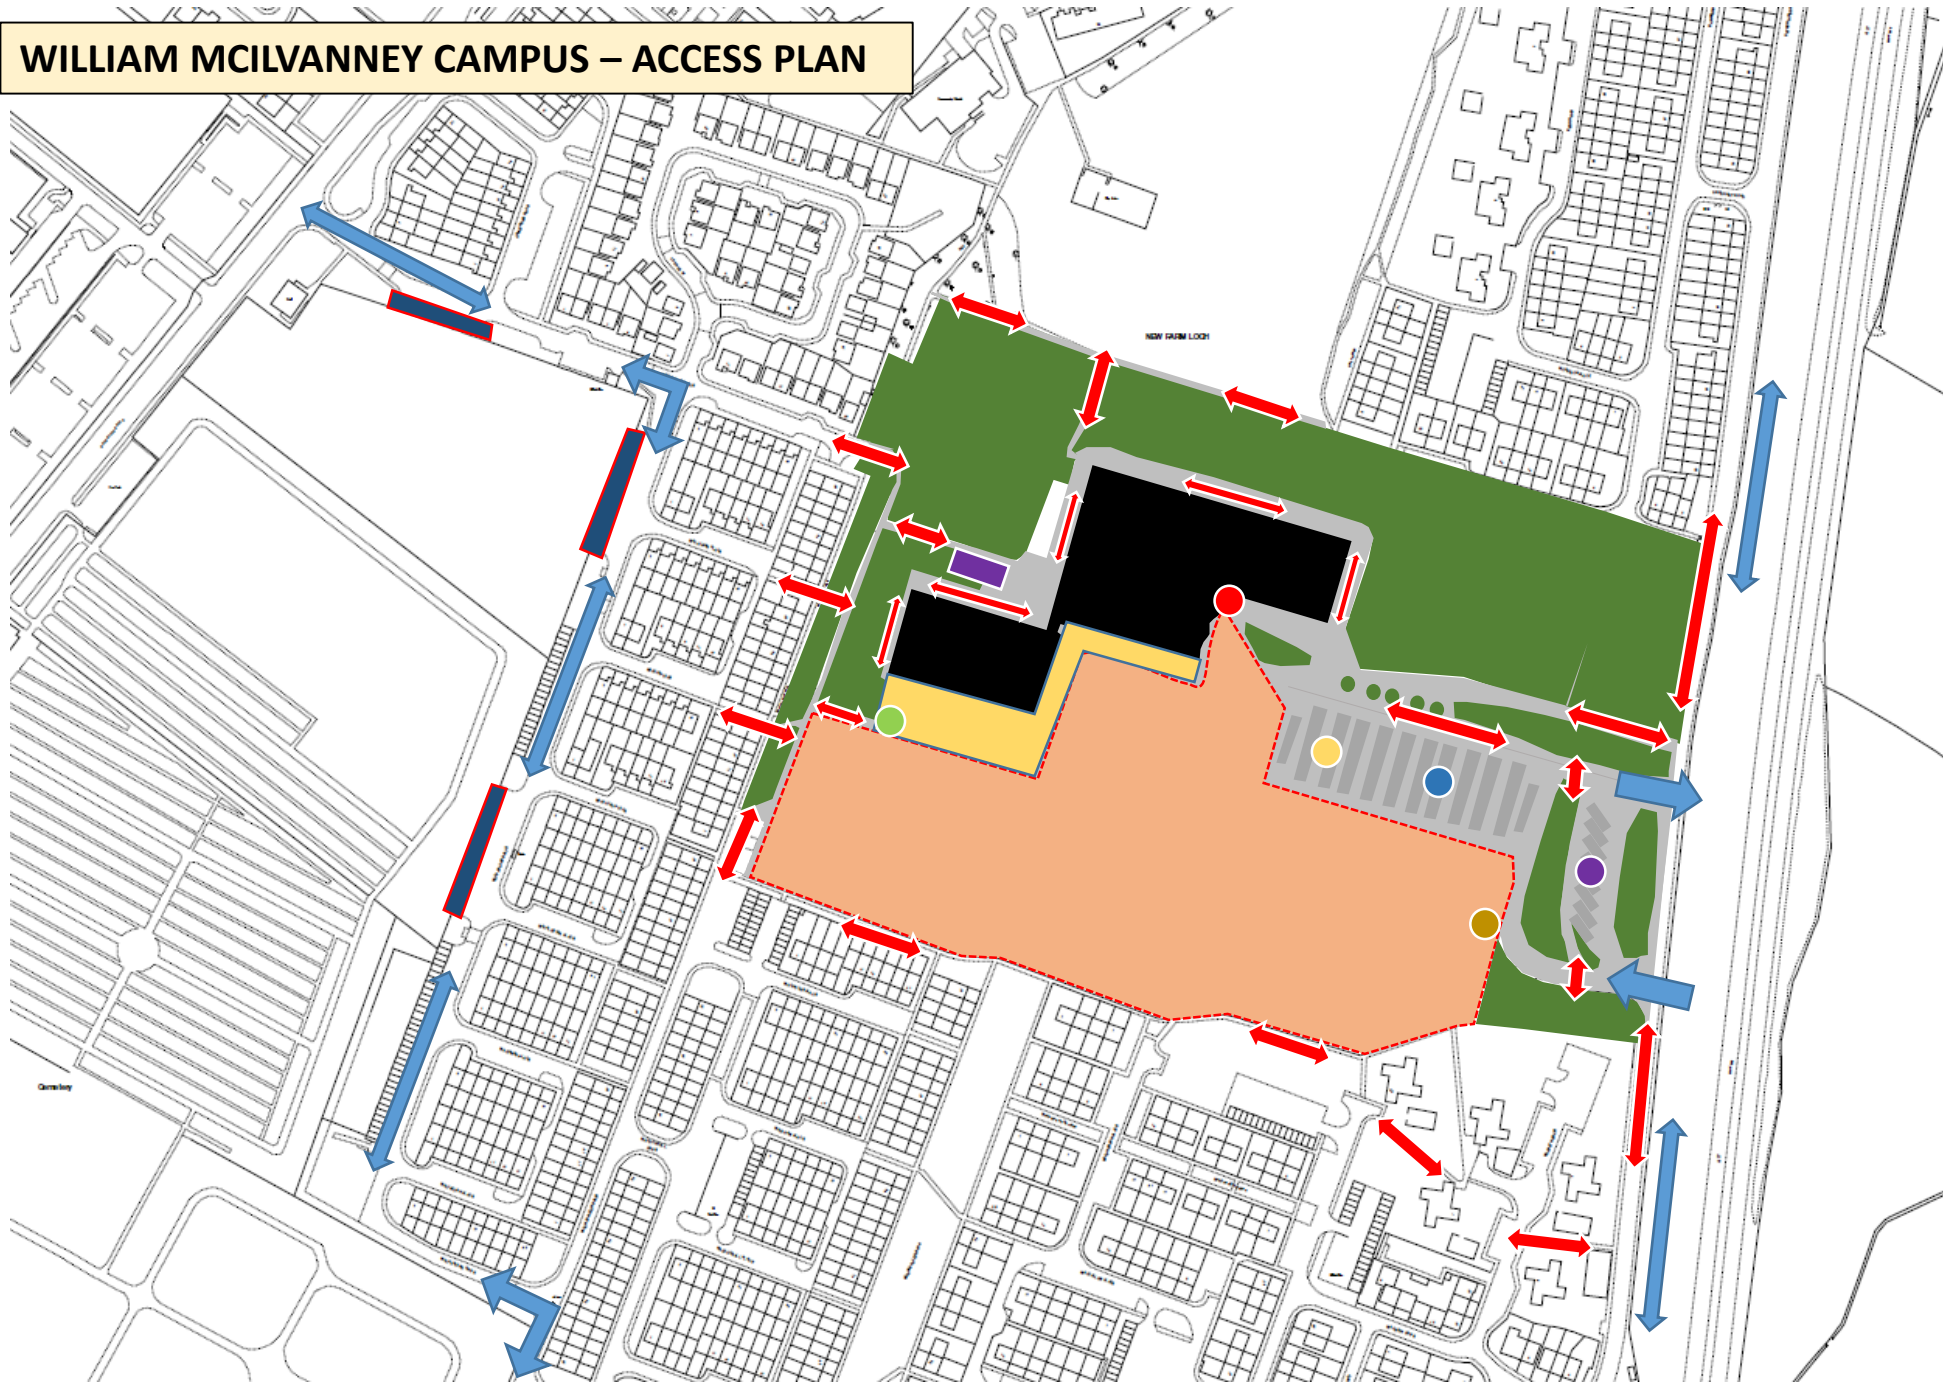

WILLIAM MCILVANNEY CAMPUS – ACCESS PLAN

- ## Guide to Plan
- SCHOOL BUILDING
 - KIER CONSTRUCTION
 - PRIMARY PLAYGROUND
 - PARK & STRIDE
 - PEDESTRIAN ROUTES
 - VEHICLE ROUTES
 - BUS DROP OFF
 - STAFF CAR PARK
 - NURSERY DROP OFF
 - MAIN ENTRANCE
 - PRIMARY SCHOOL ACCESS
 - KIER SITE ACCESS
 - BIKE SHED