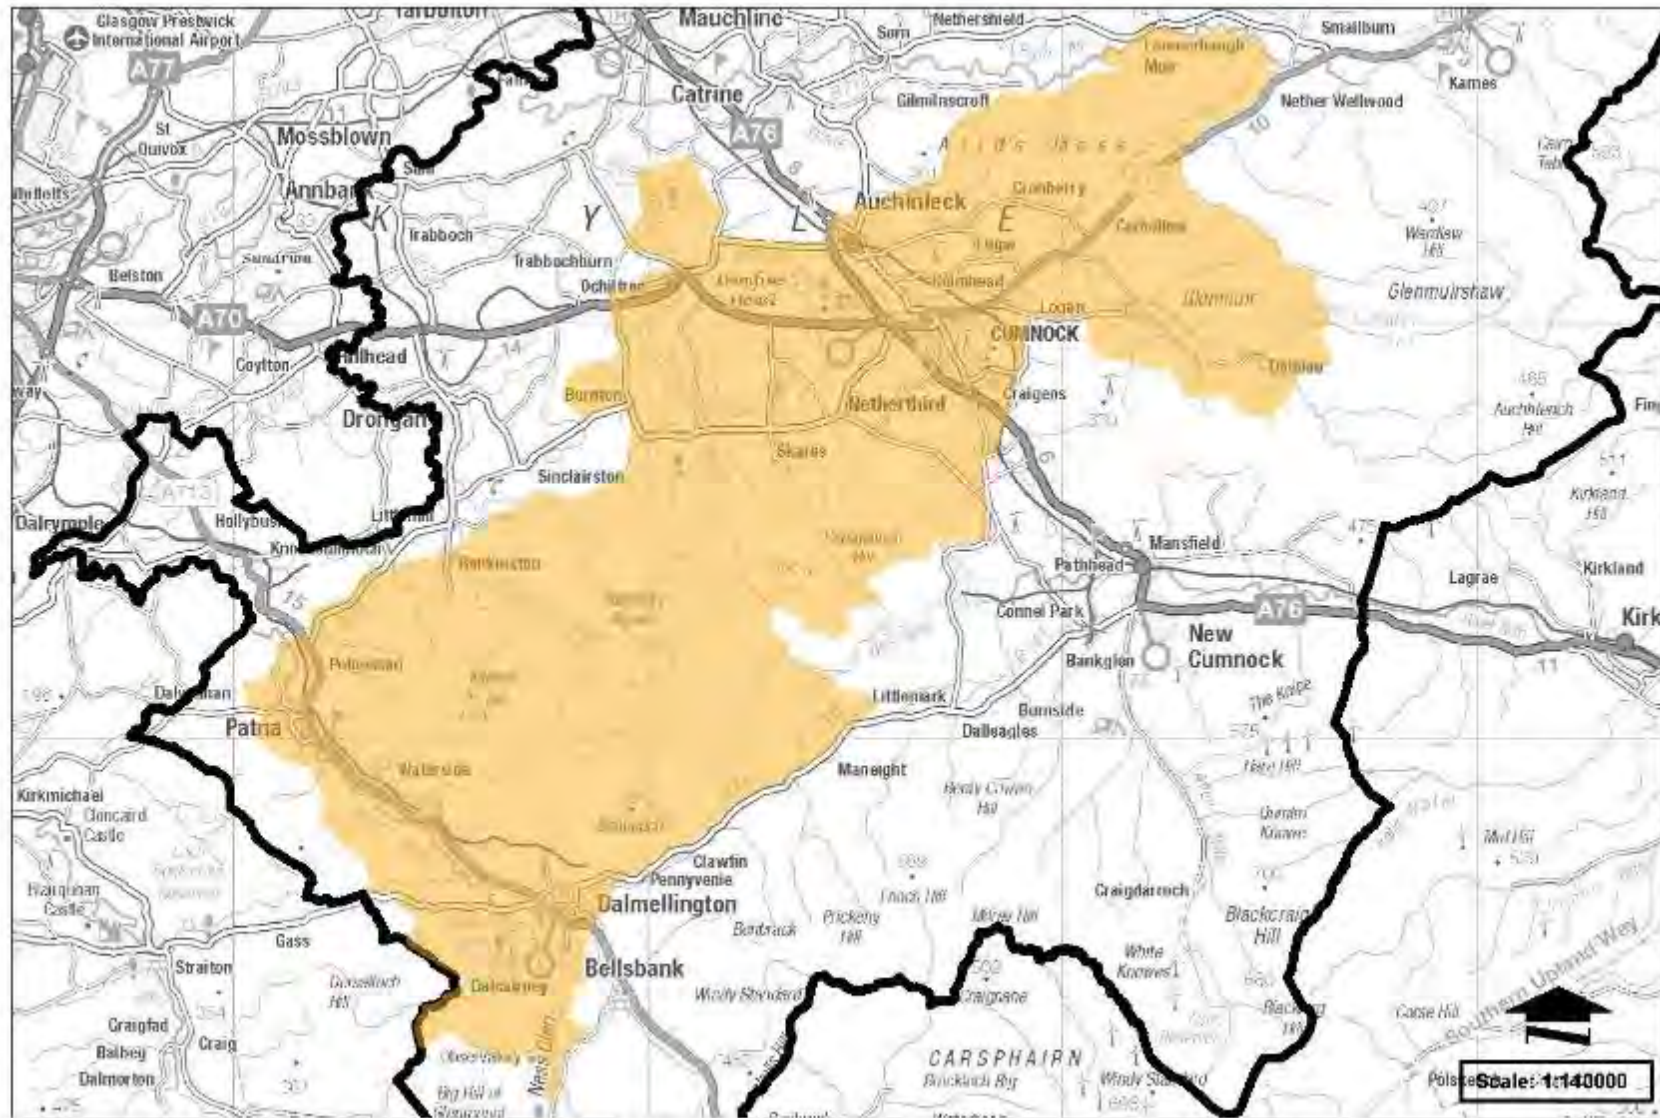

This map is reproduced from Ordnance Survey material with the permission of Ordnance Survey on the behalf of the Controller of Her Majesty's Stationery Office (c) Crown copyright. Unauthorised reproduction infringes Crown copyright and may lead to prosecution or civil proceedings. East Ayrshire Council. 100023409.