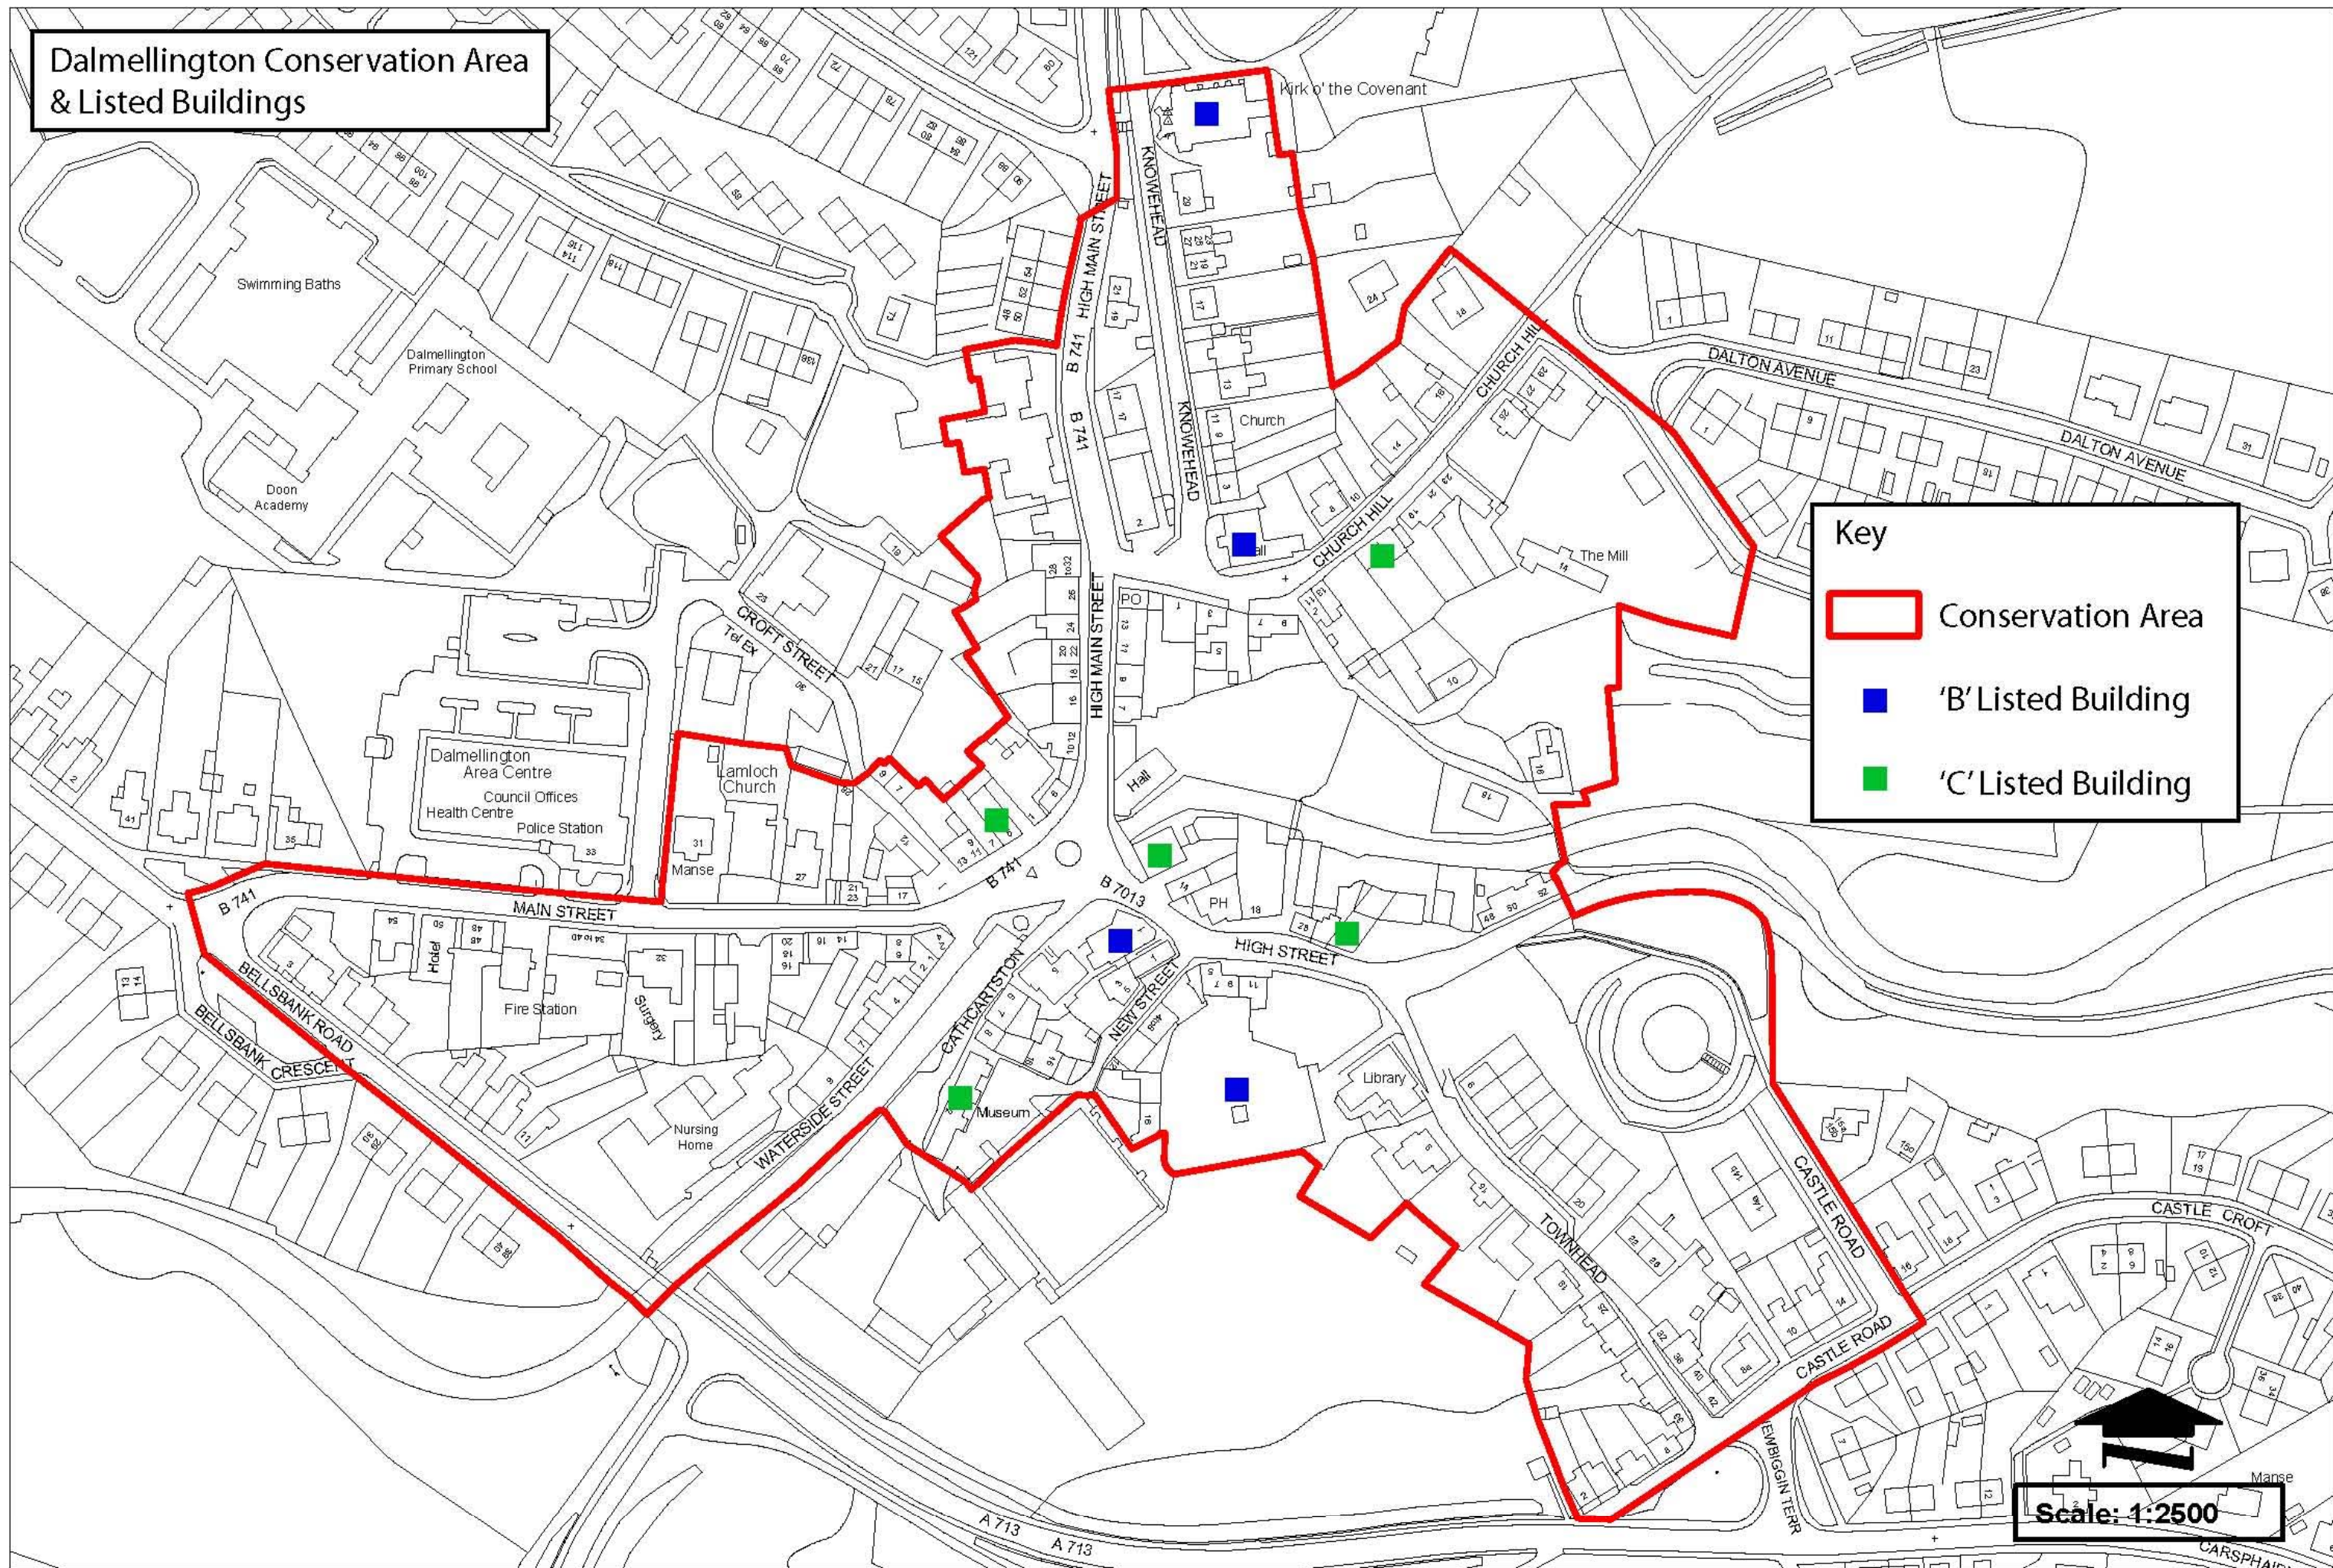

**Dalmellington Conservation Area  
& Listed Buildings**

This map is reproduced from Ordnance Survey material with the permission of Ordnance Survey on the behalf of the Controller of Her Majesty's Stationery Office (c) Crown copyright. Unauthorised reproduction infringes Crown copyright and may lead to prosecution or civil proceedings. East Ayrshire Council. 100023409.