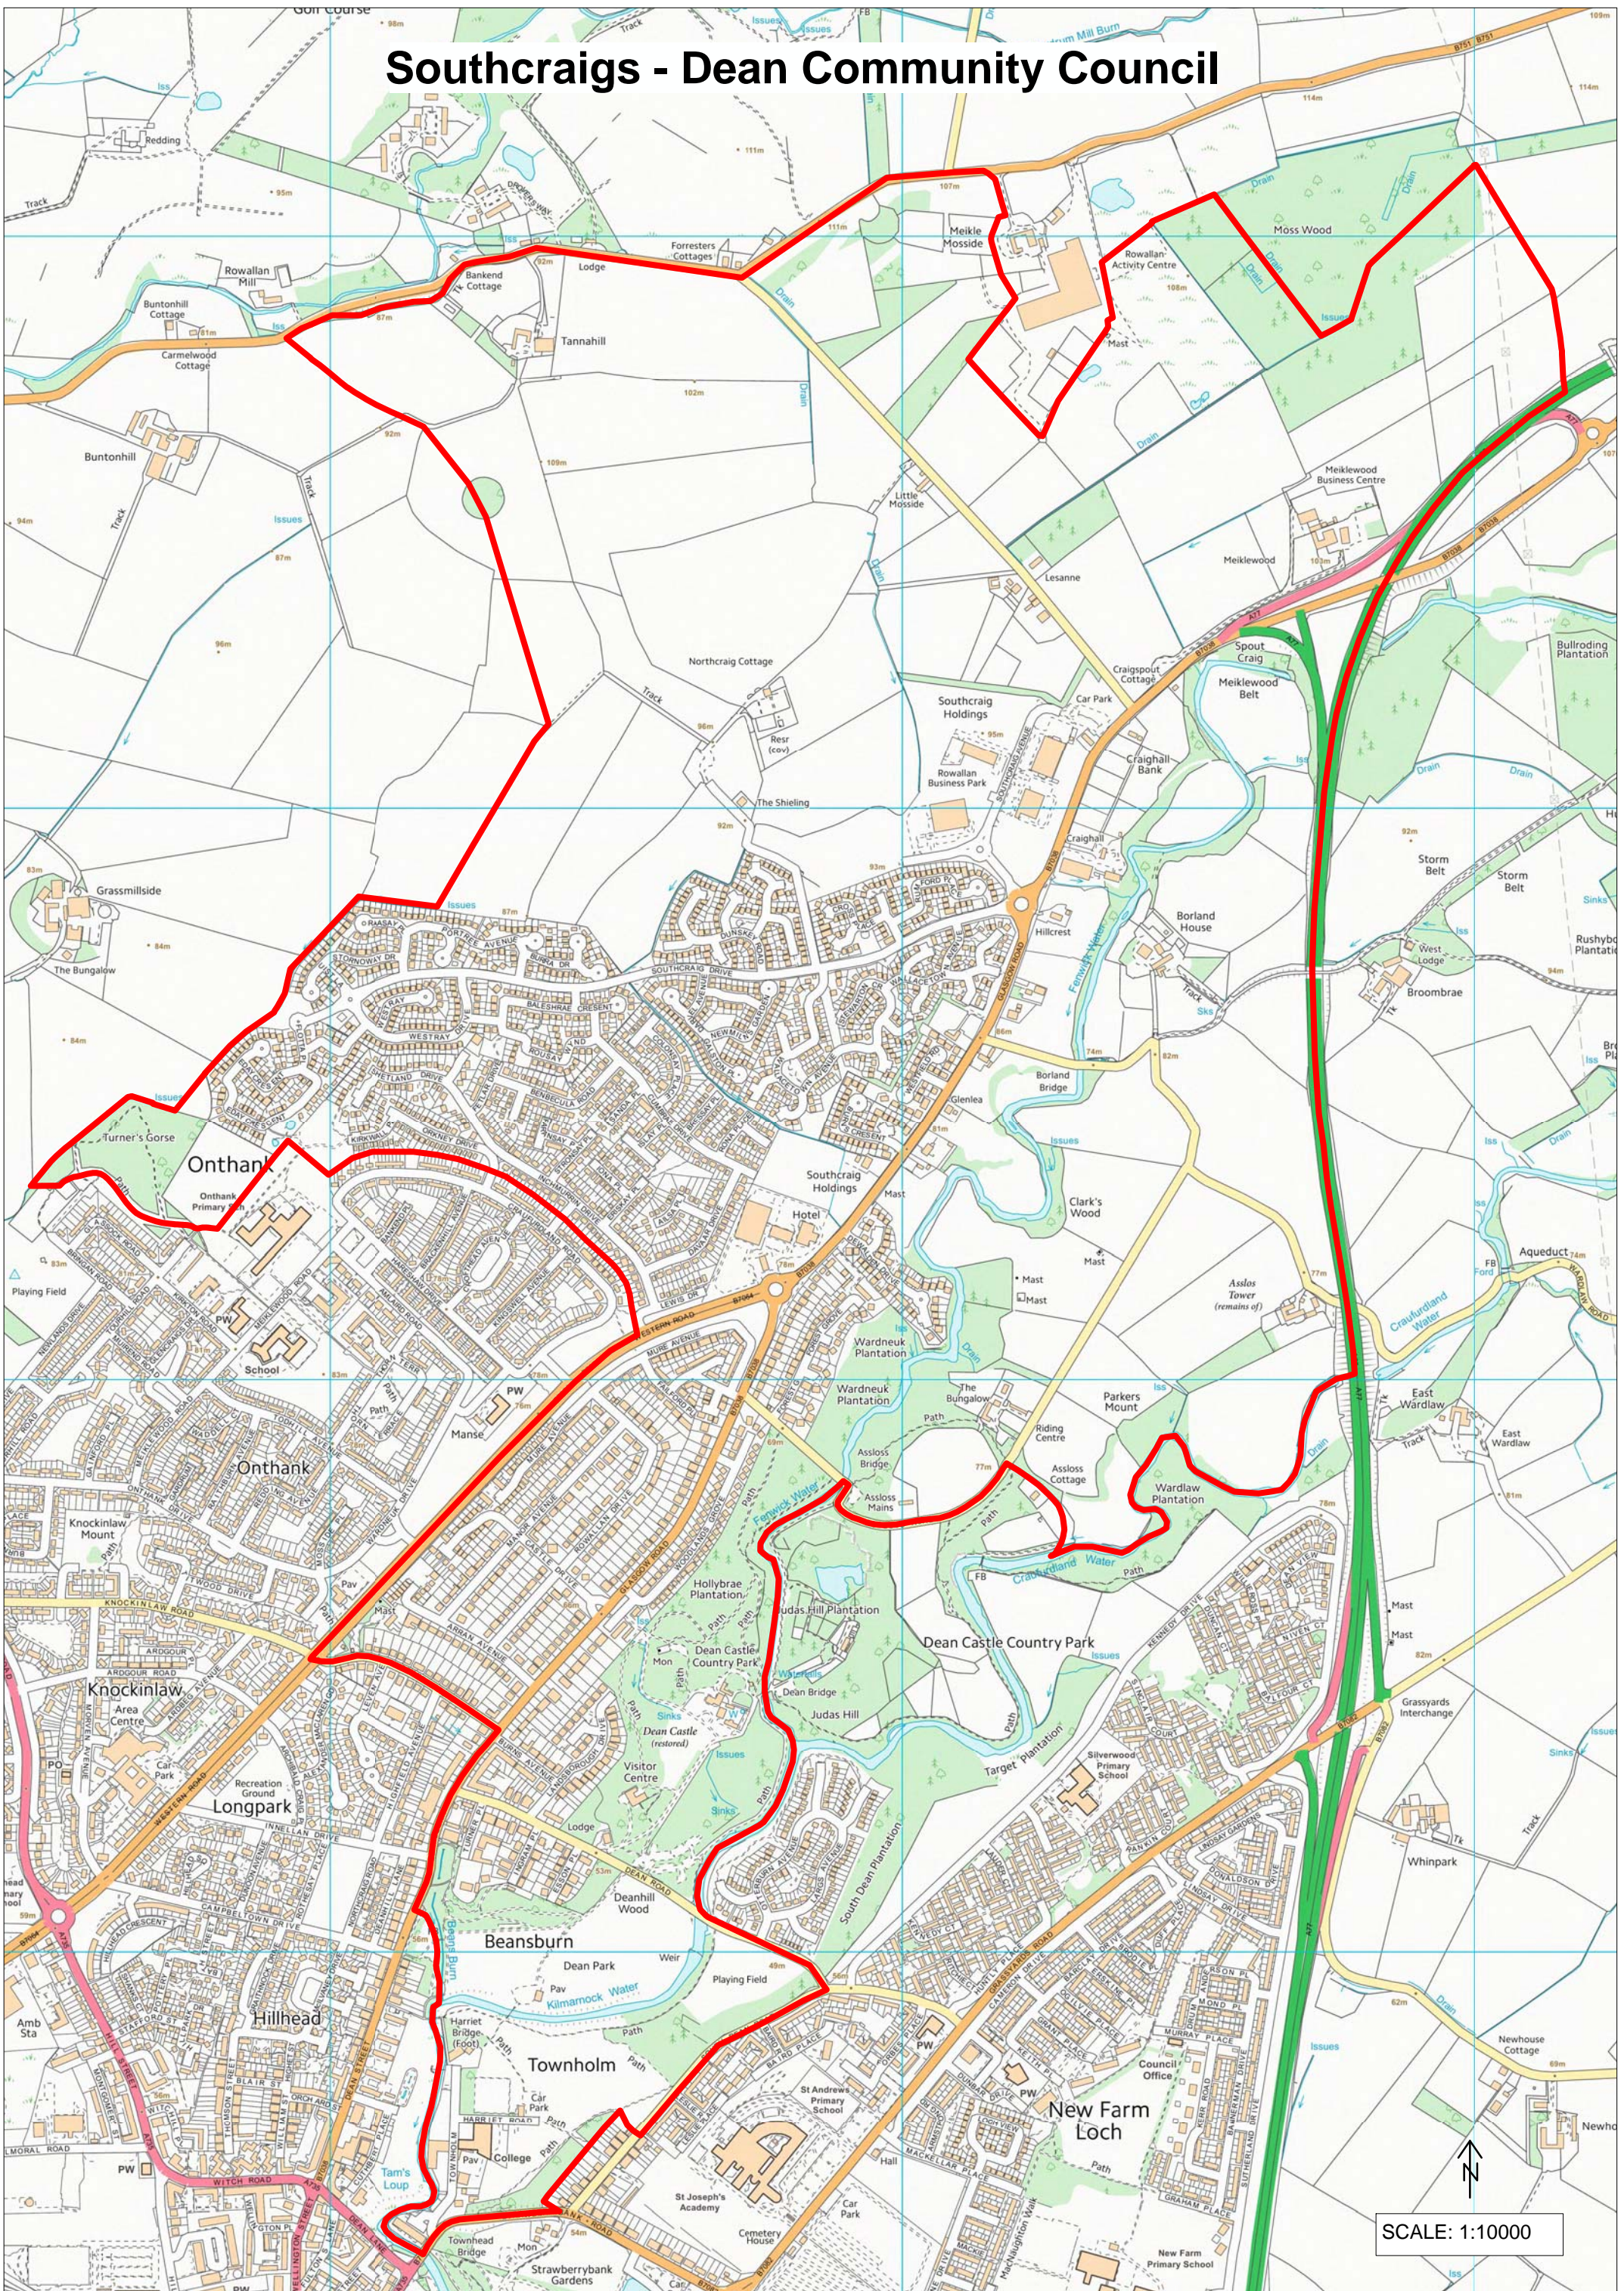

Southcraigs - Dean Community Council

SCALE: 1:10000