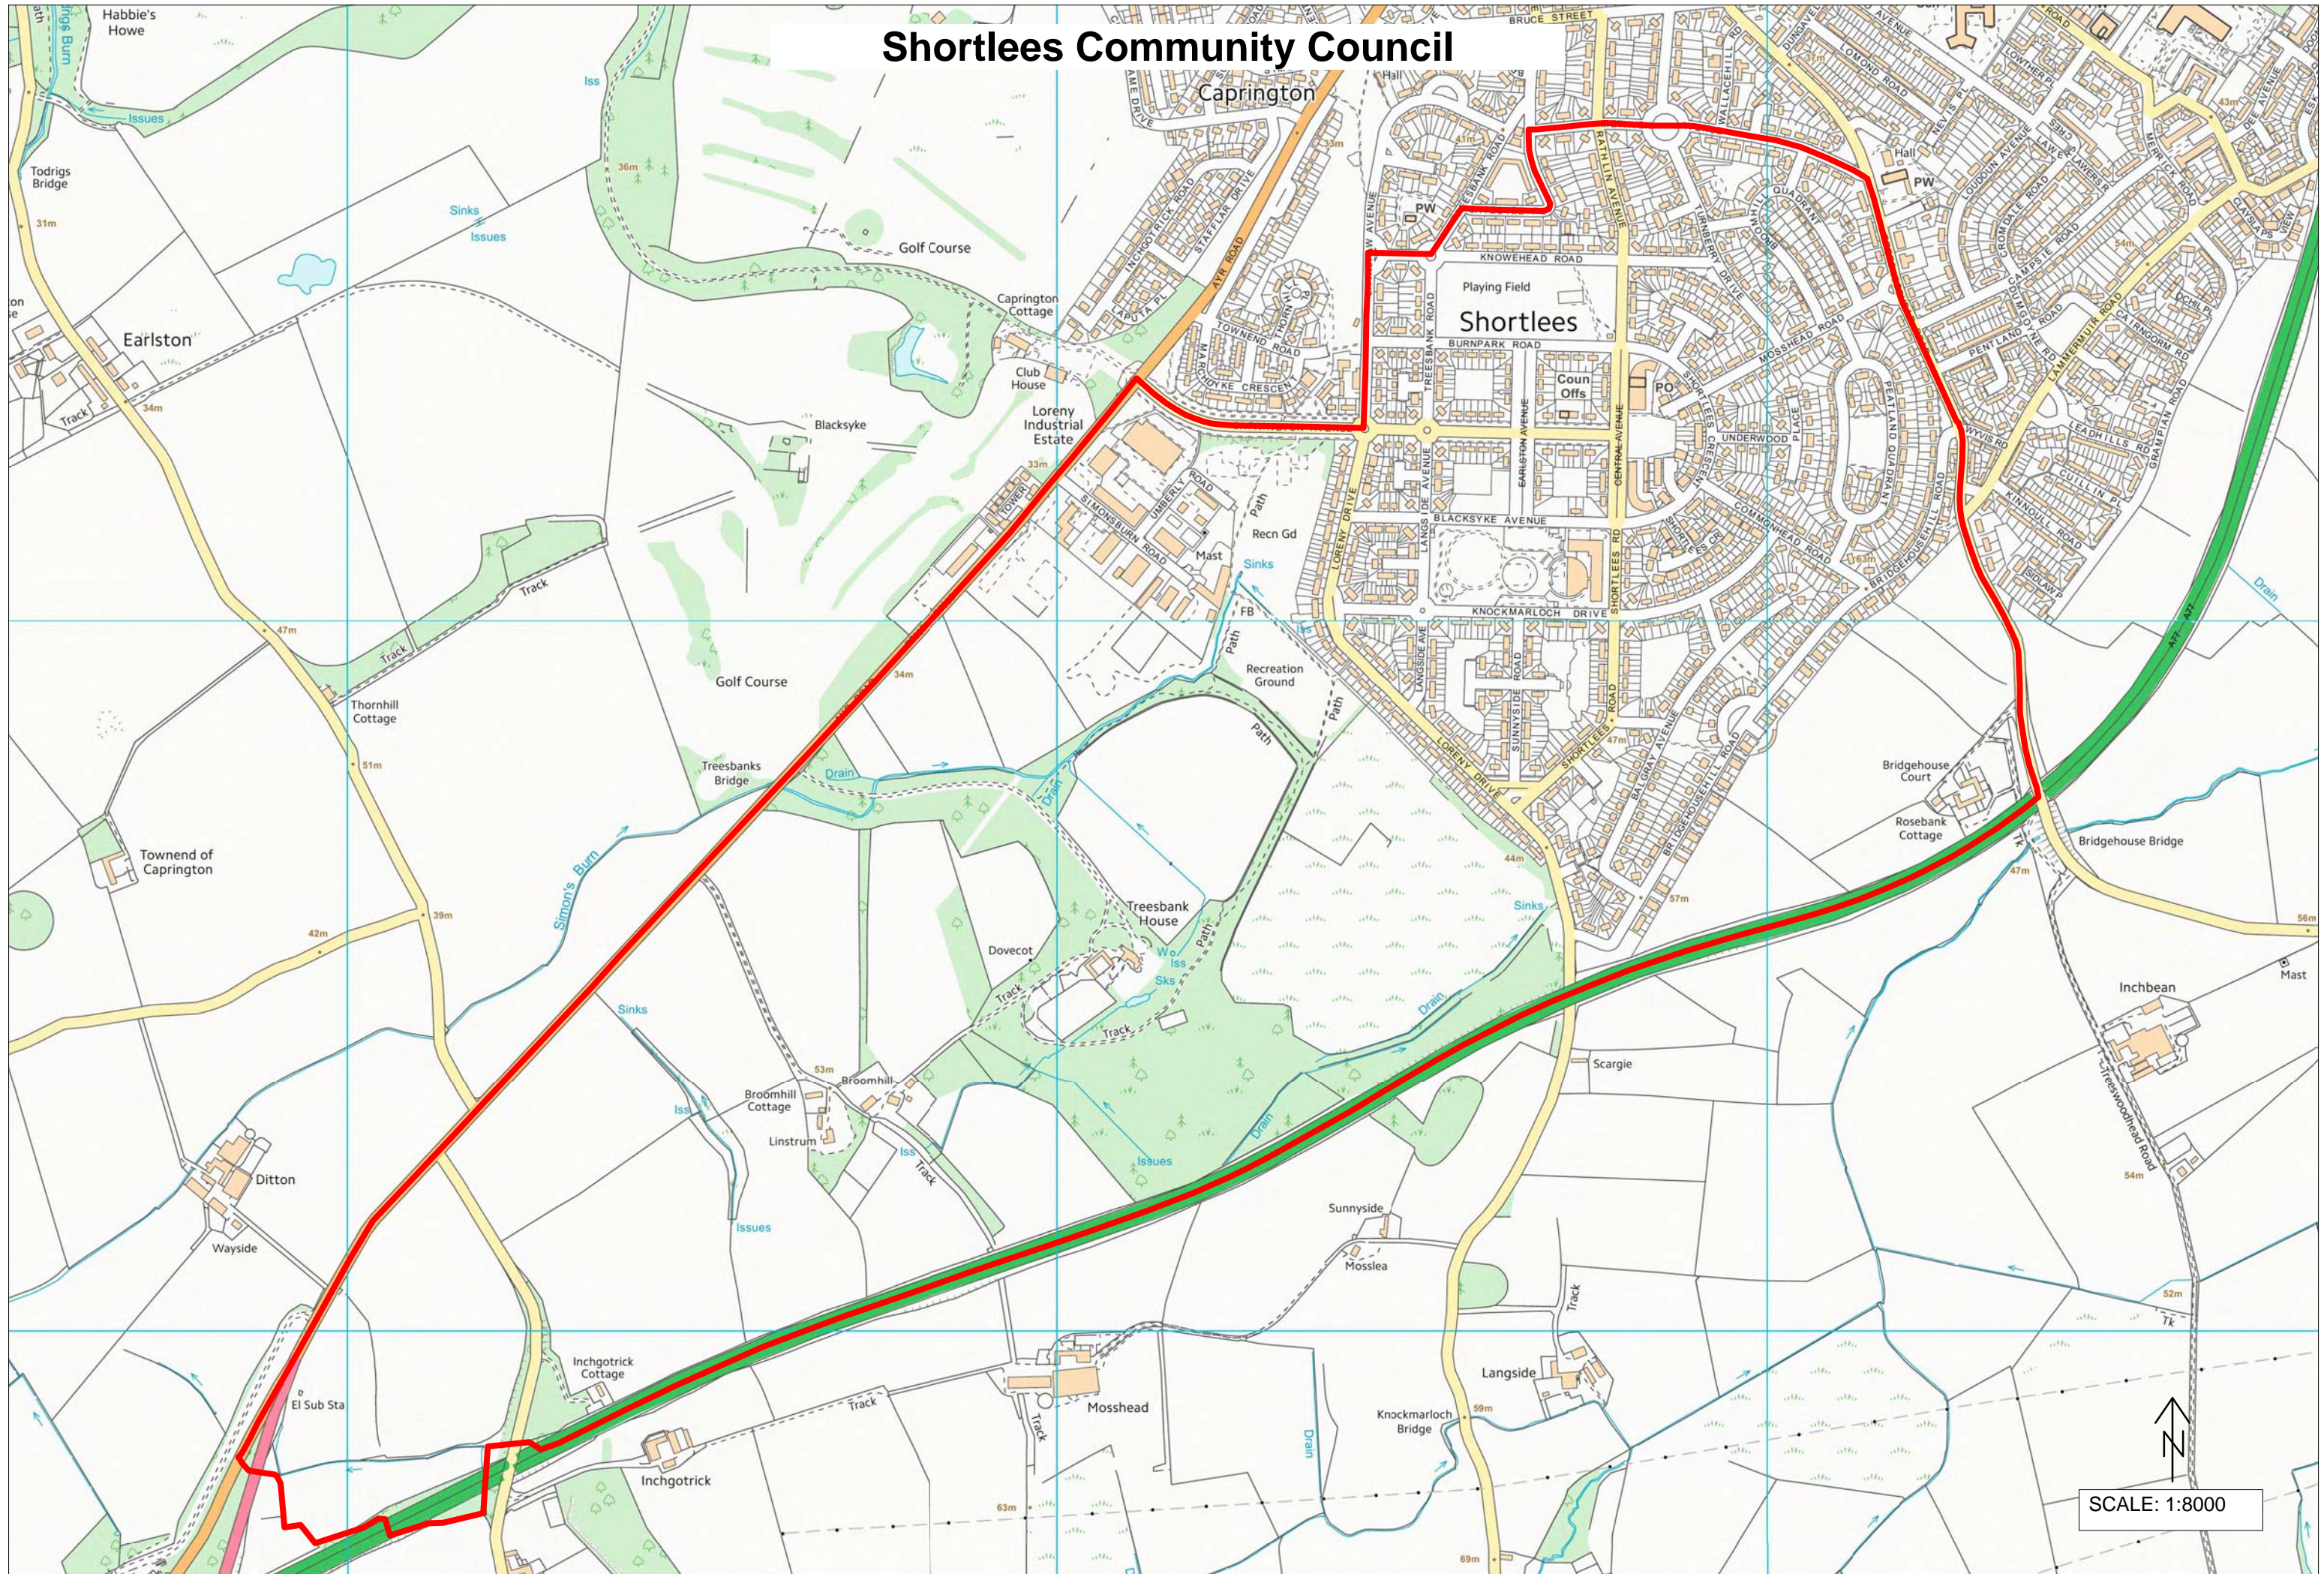

Shortlees Community Council

SCALE: 1:8000