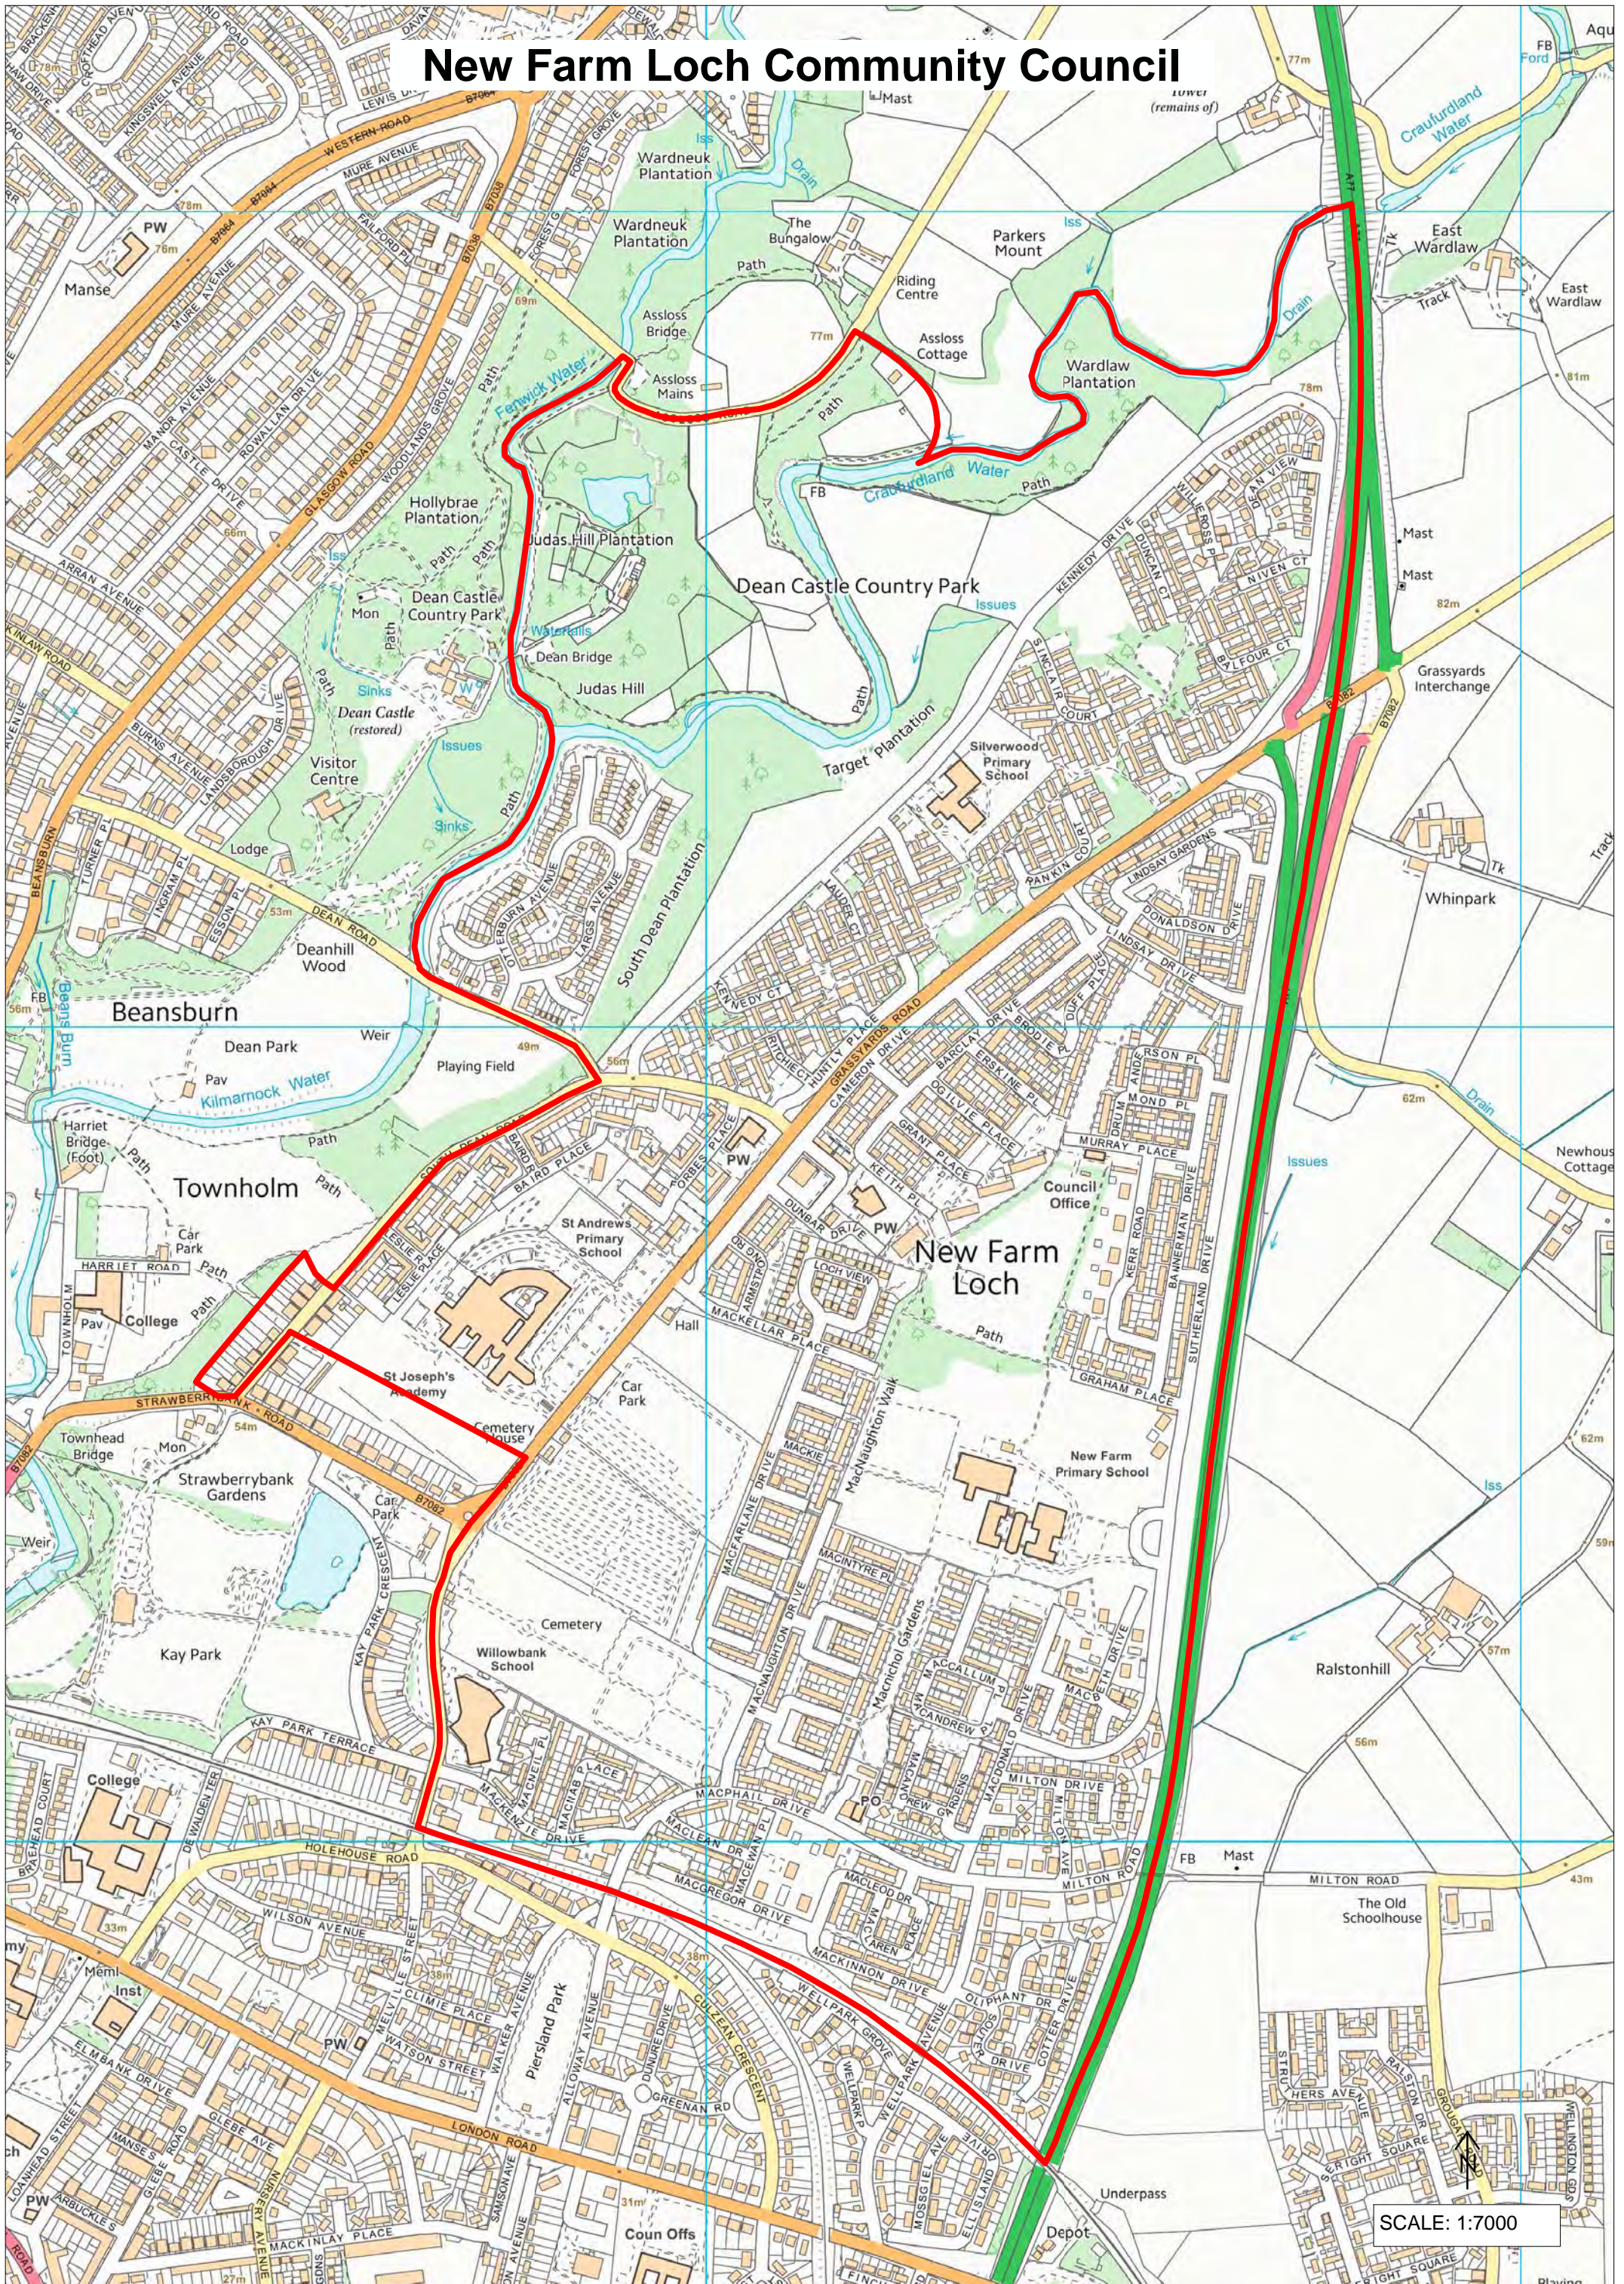

# New Farm Loch Community Council

SCALE: 1:7000