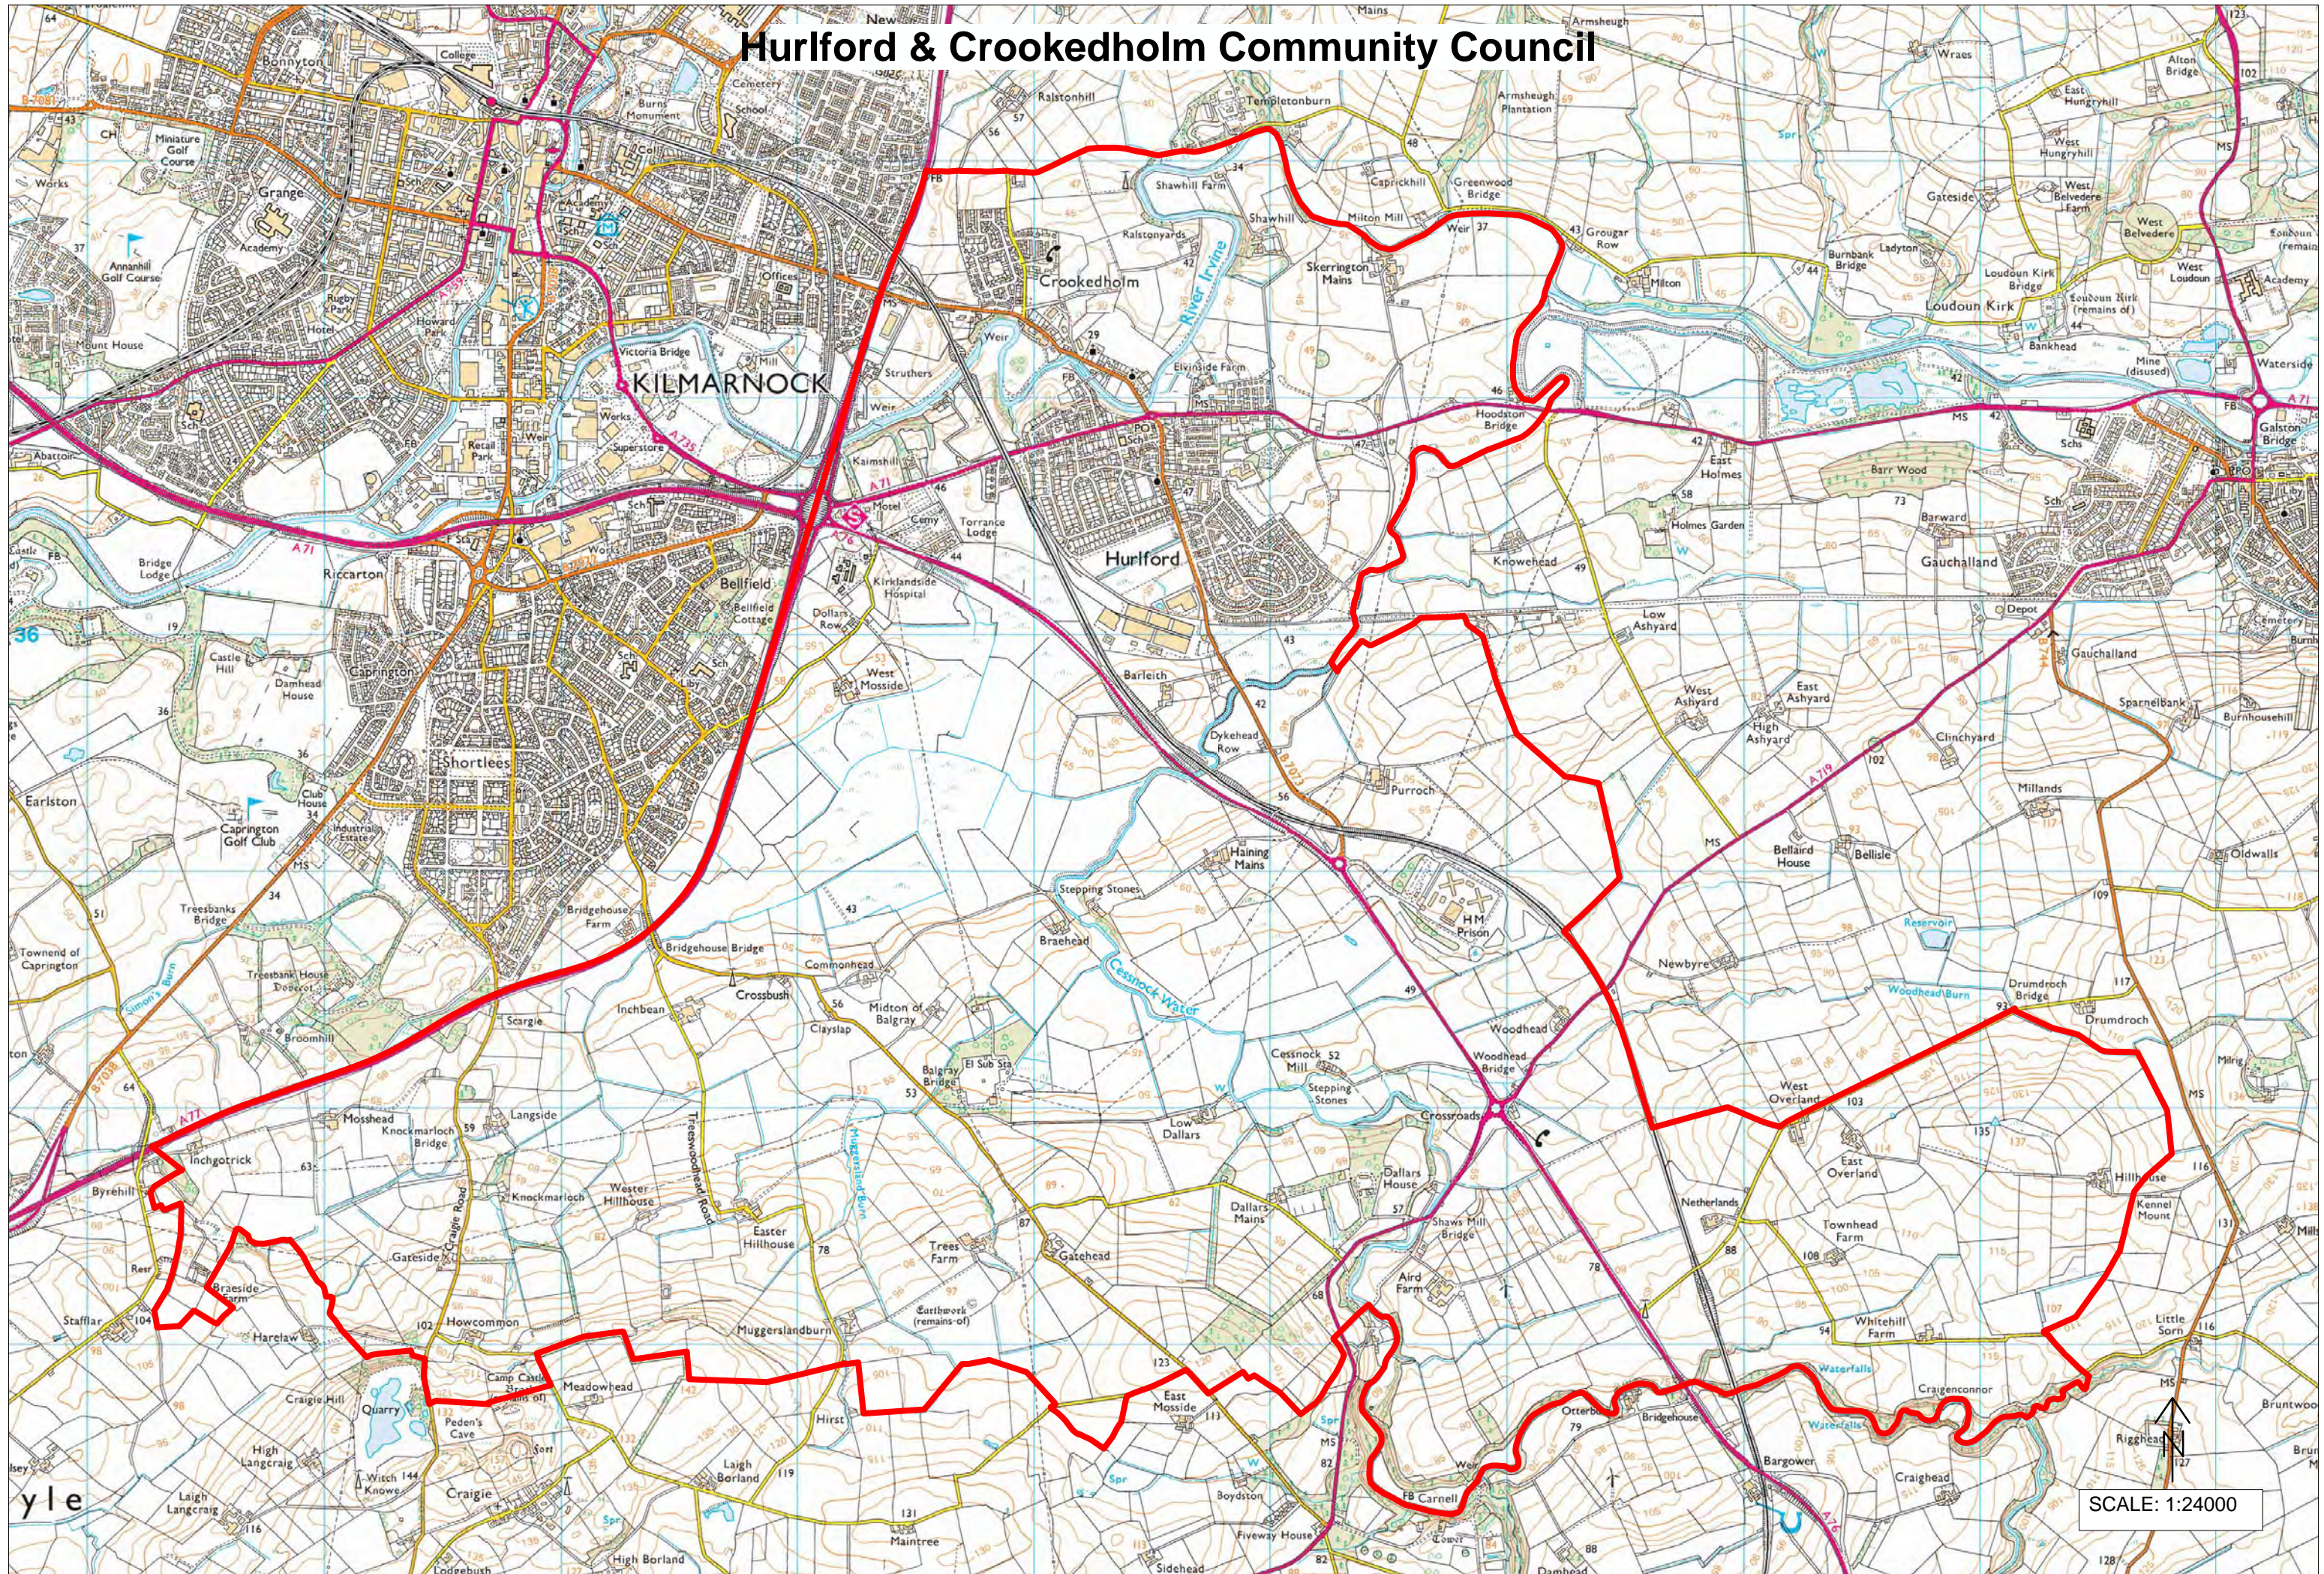

Hurlford & Crookedholm Community Council

SCALE: 1:24000

This map is reproduced from Ordnance Survey material with permission of Ordnance Survey on behalf of the Controller of Her Majesty's Stationery Office (c) Crown Copyright. Unauthorised reproduction infringes Crown Copyright and may lead to prosecution or civil proceedings. East Ayrshire Council. 100023409.