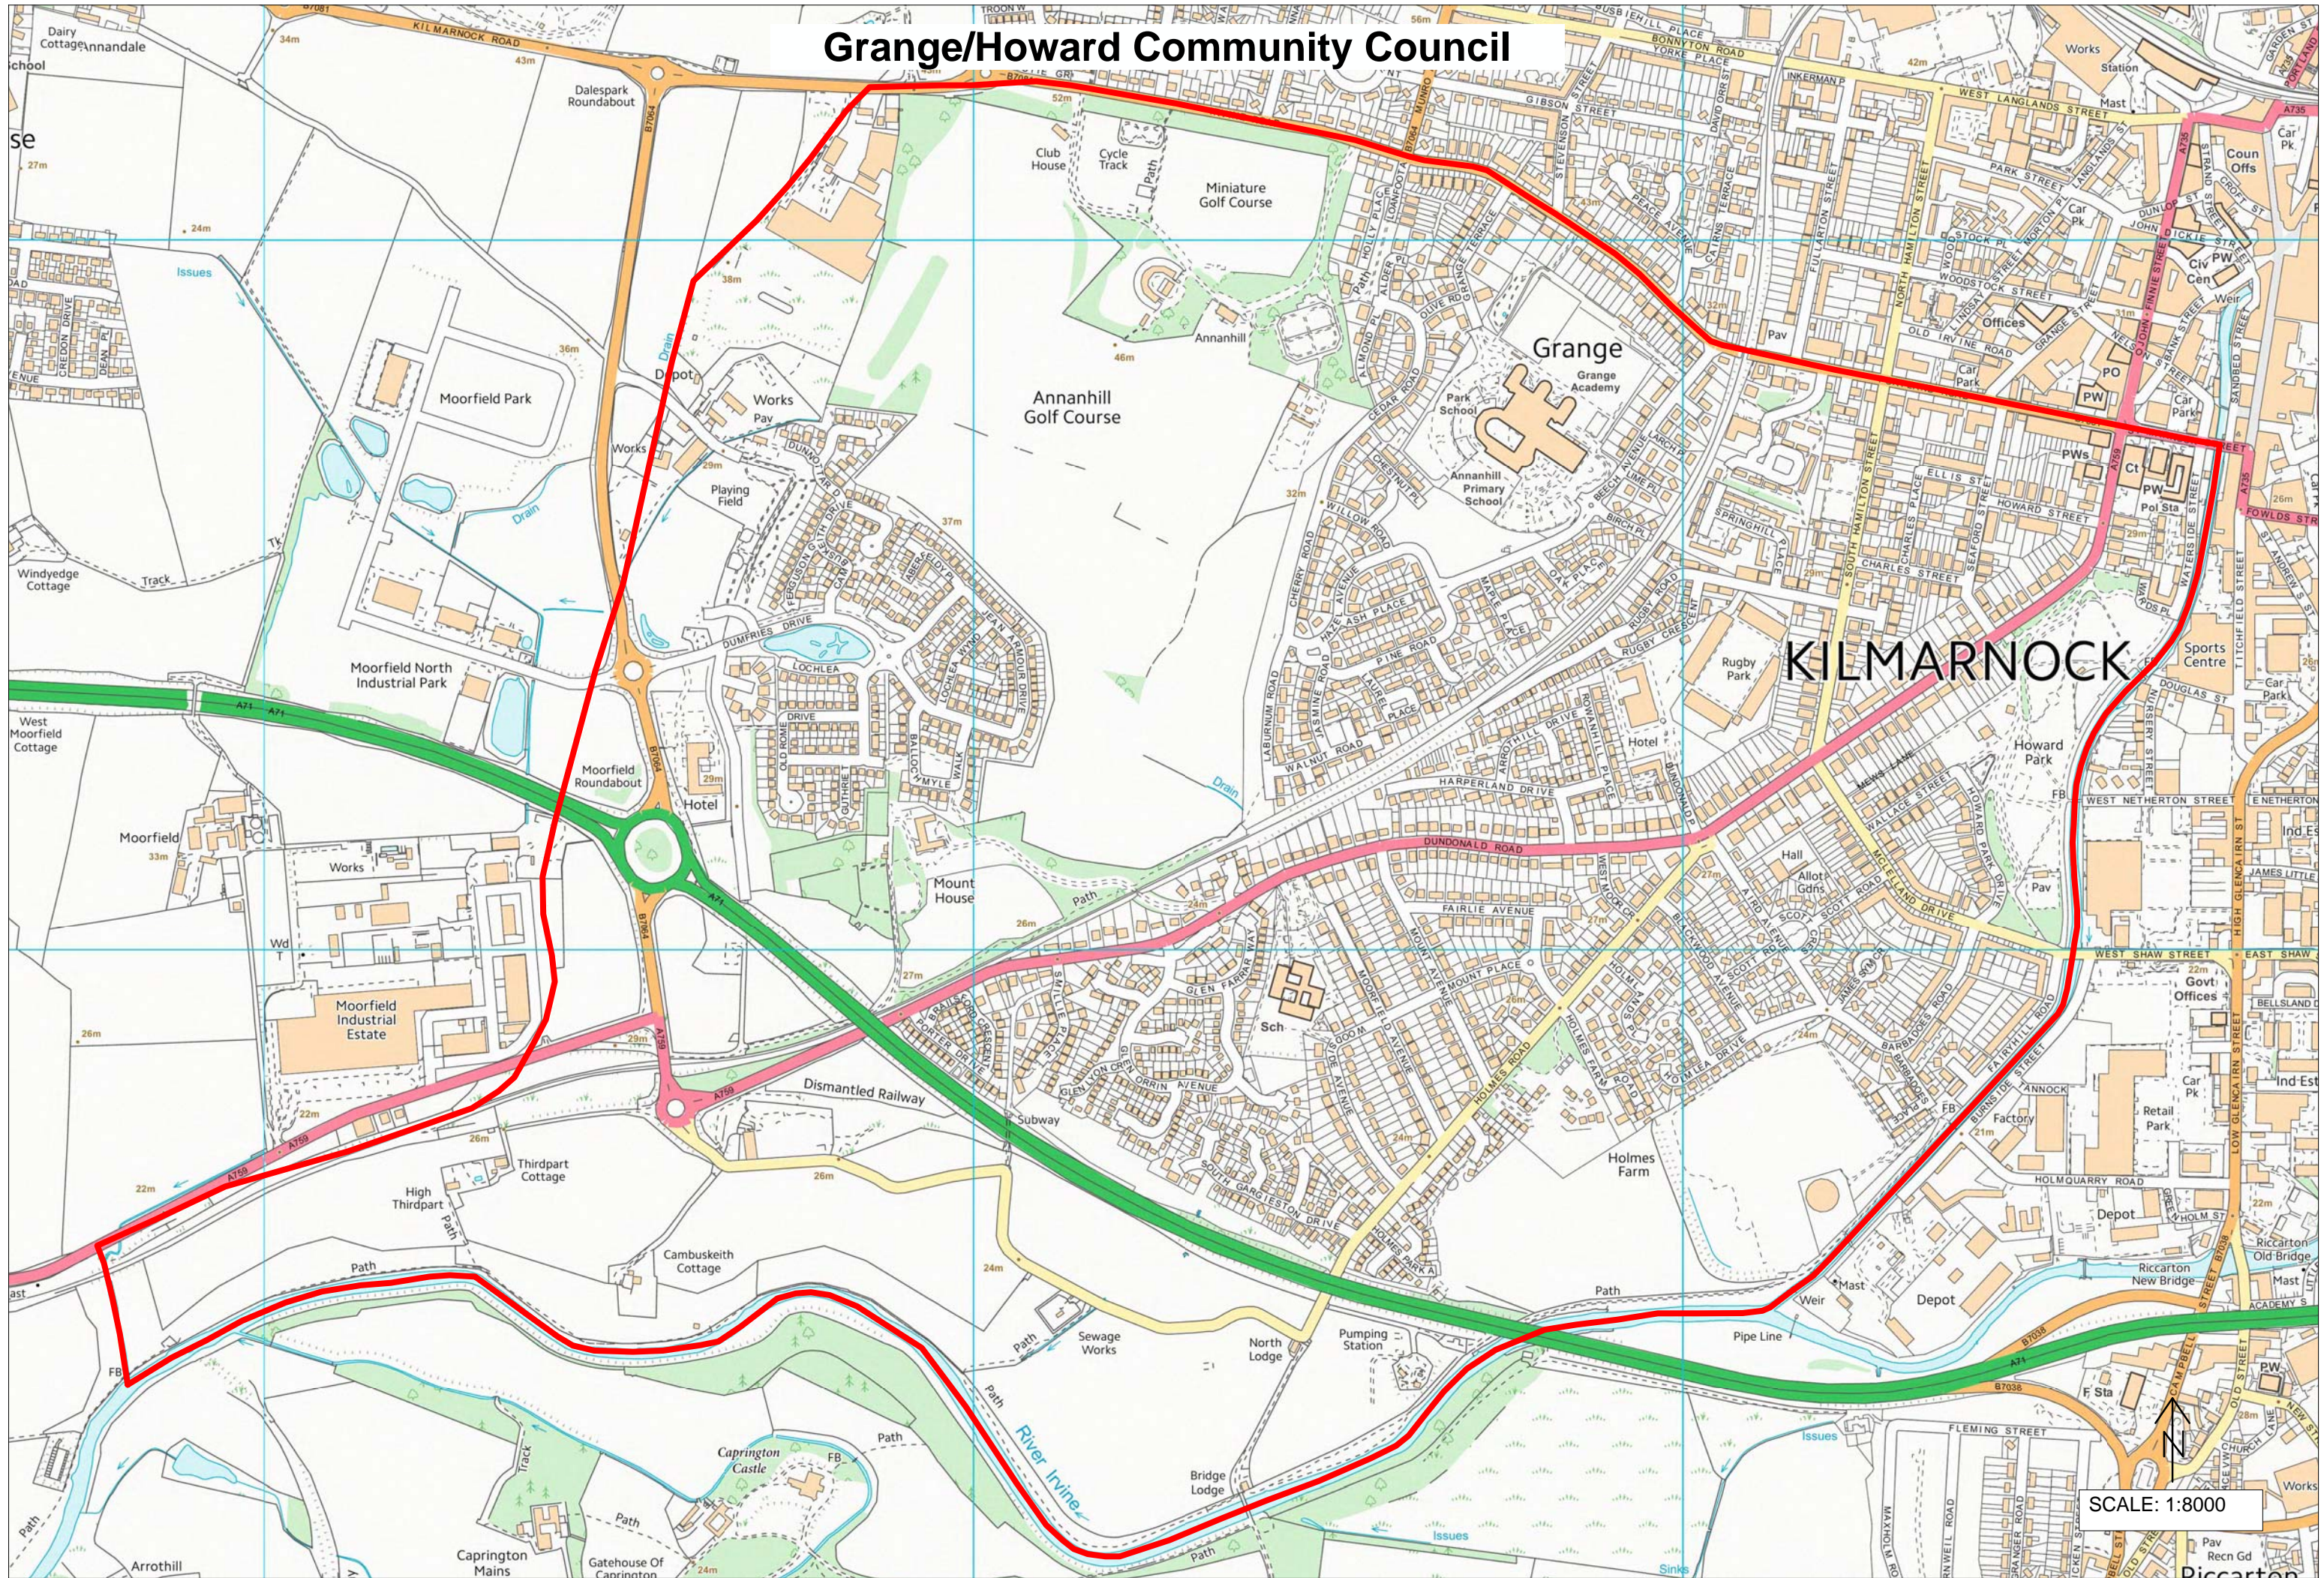

Grange/Howard Community Council

This map is reproduced from Ordnance Survey material with permission of Ordnance Survey on behalf of the Controller of Her Majesty's Stationery Office (c) Crown Copyright. Unauthorised reproduction infringes Crown Copyright and may lead to prosecution or civil proceedings. East Ayrshire Council. 100023409.