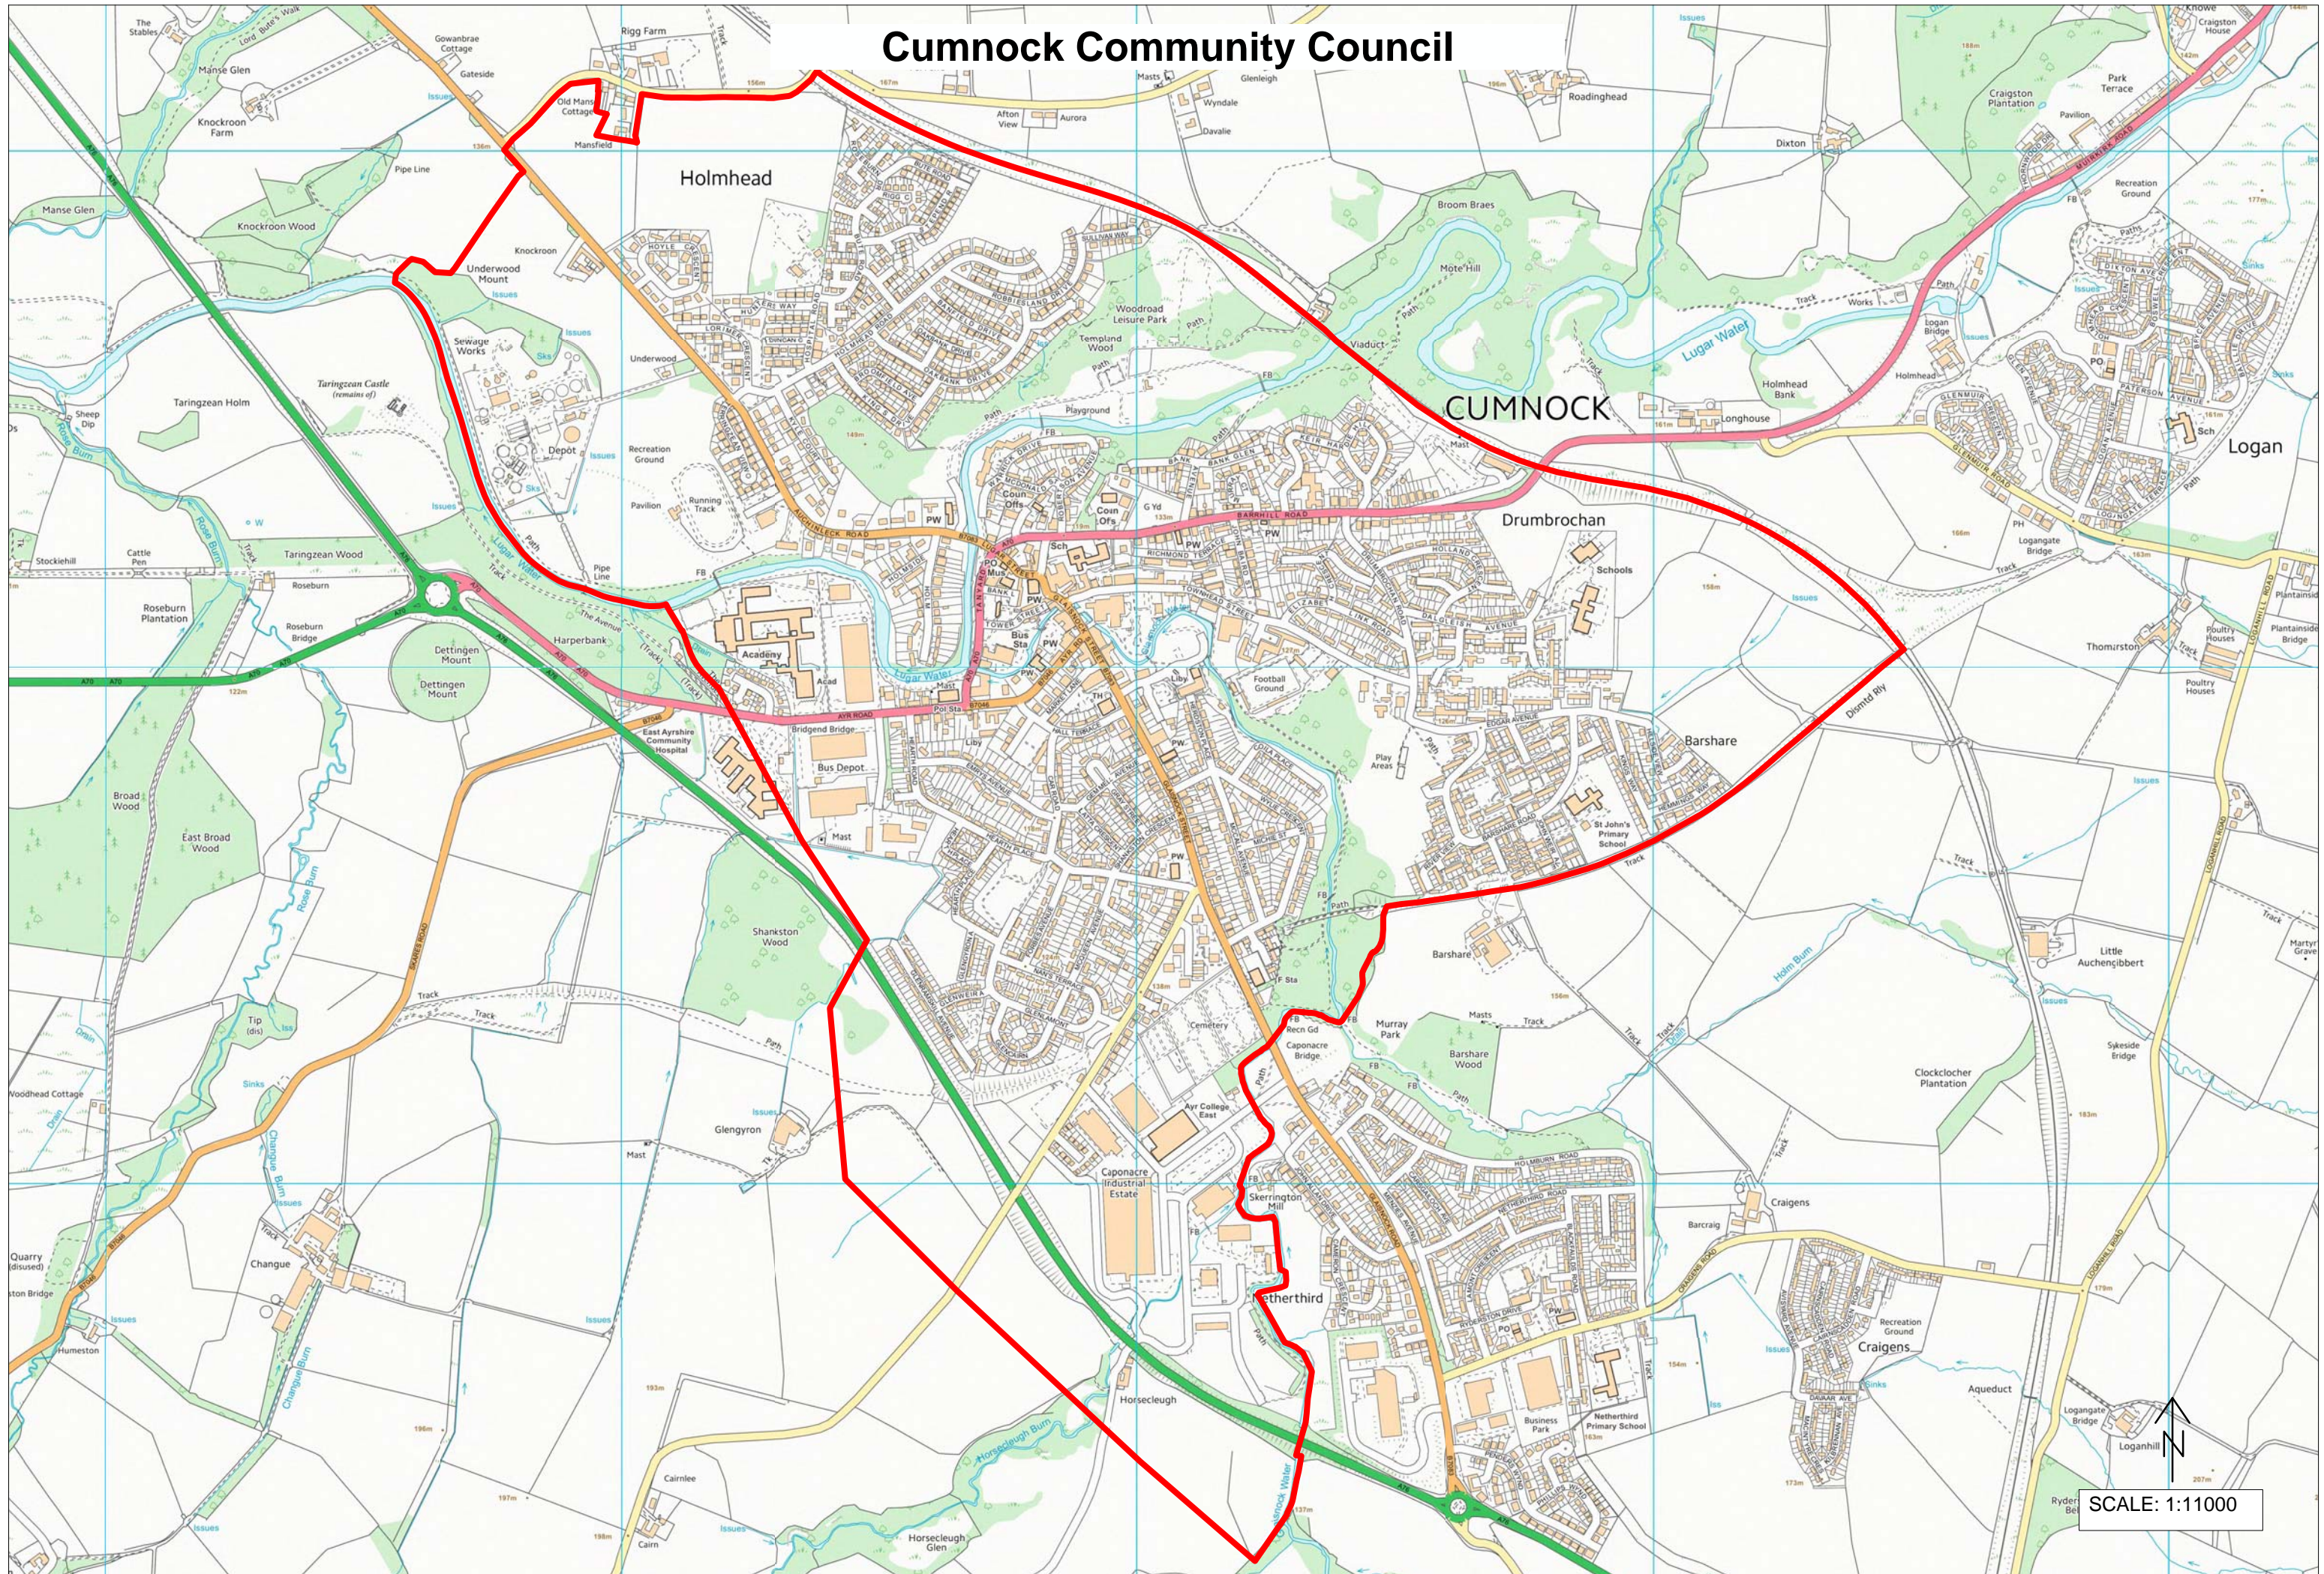

Cumnock Community Council

SCALE: 1:11000

This map is reproduced from Ordnance Survey material with permission of Ordnance Survey on behalf of the Controller of Her Majesty's Stationery Office (c) Crown Copyright. Unauthorised reproduction infringes Crown Copyright and may lead to prosecution or civil proceedings. East Ayrshire Council. 100023409.