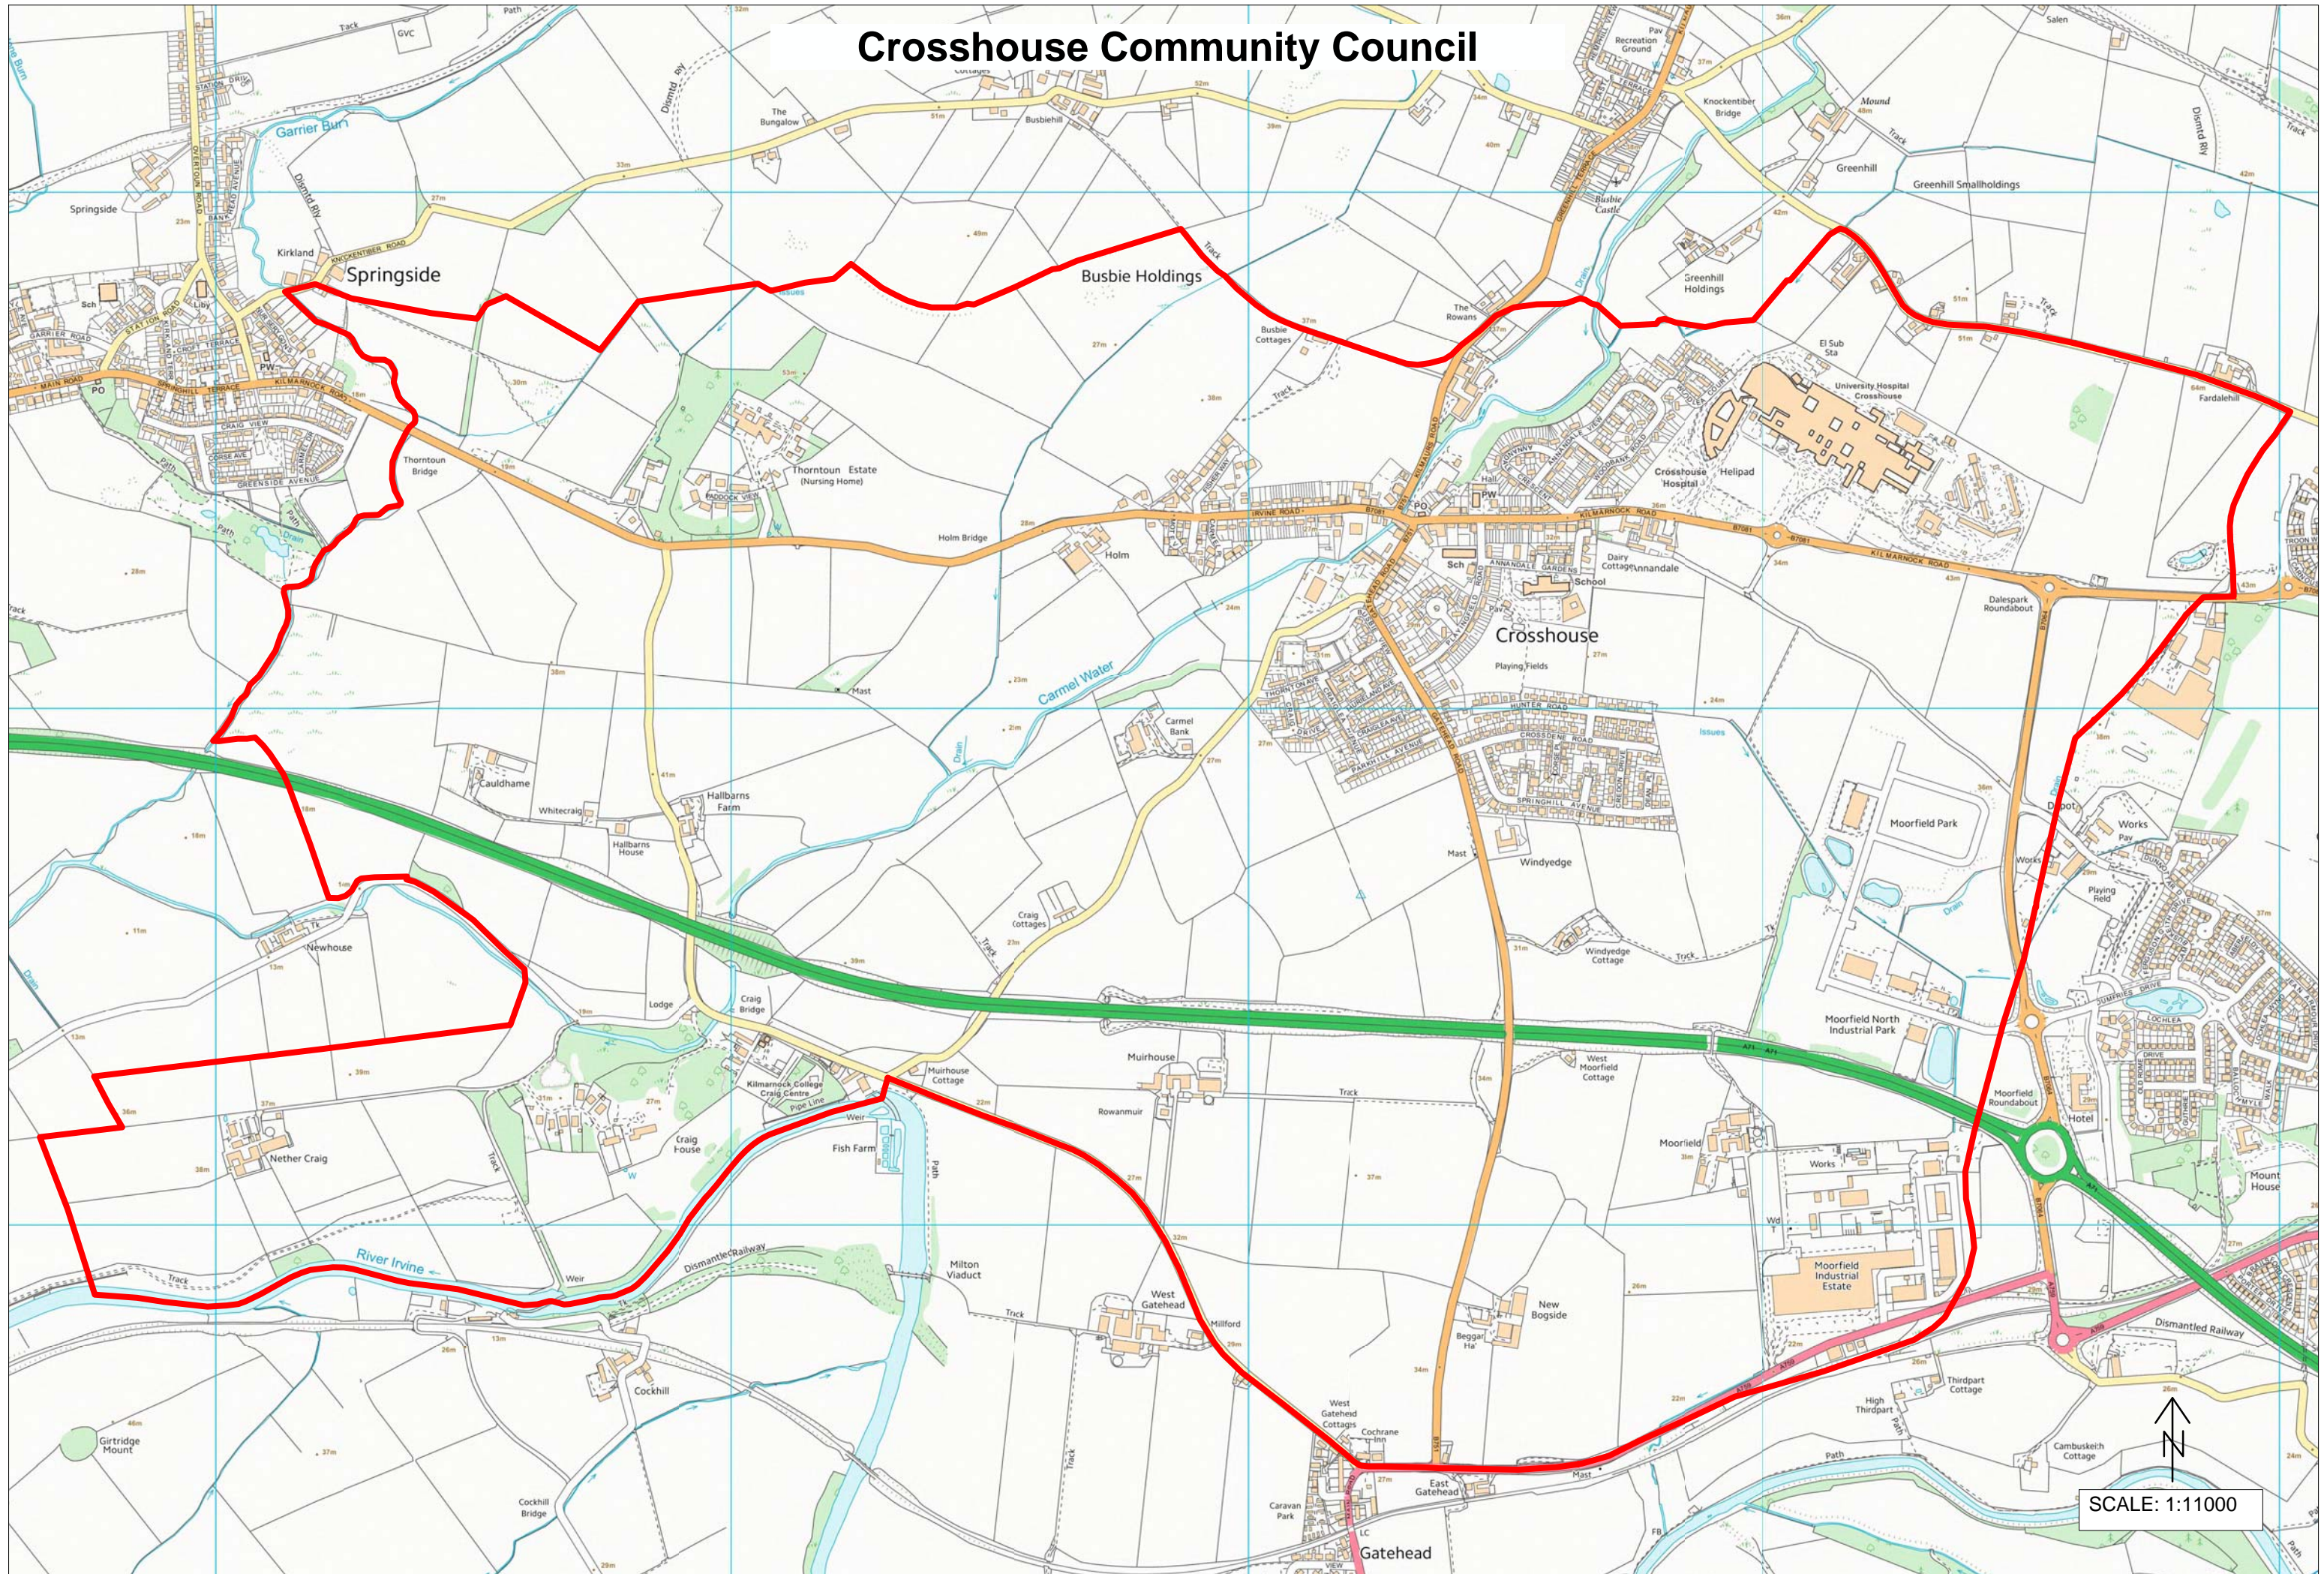

# Crosshouse Community Council

SCALE: 1:11000