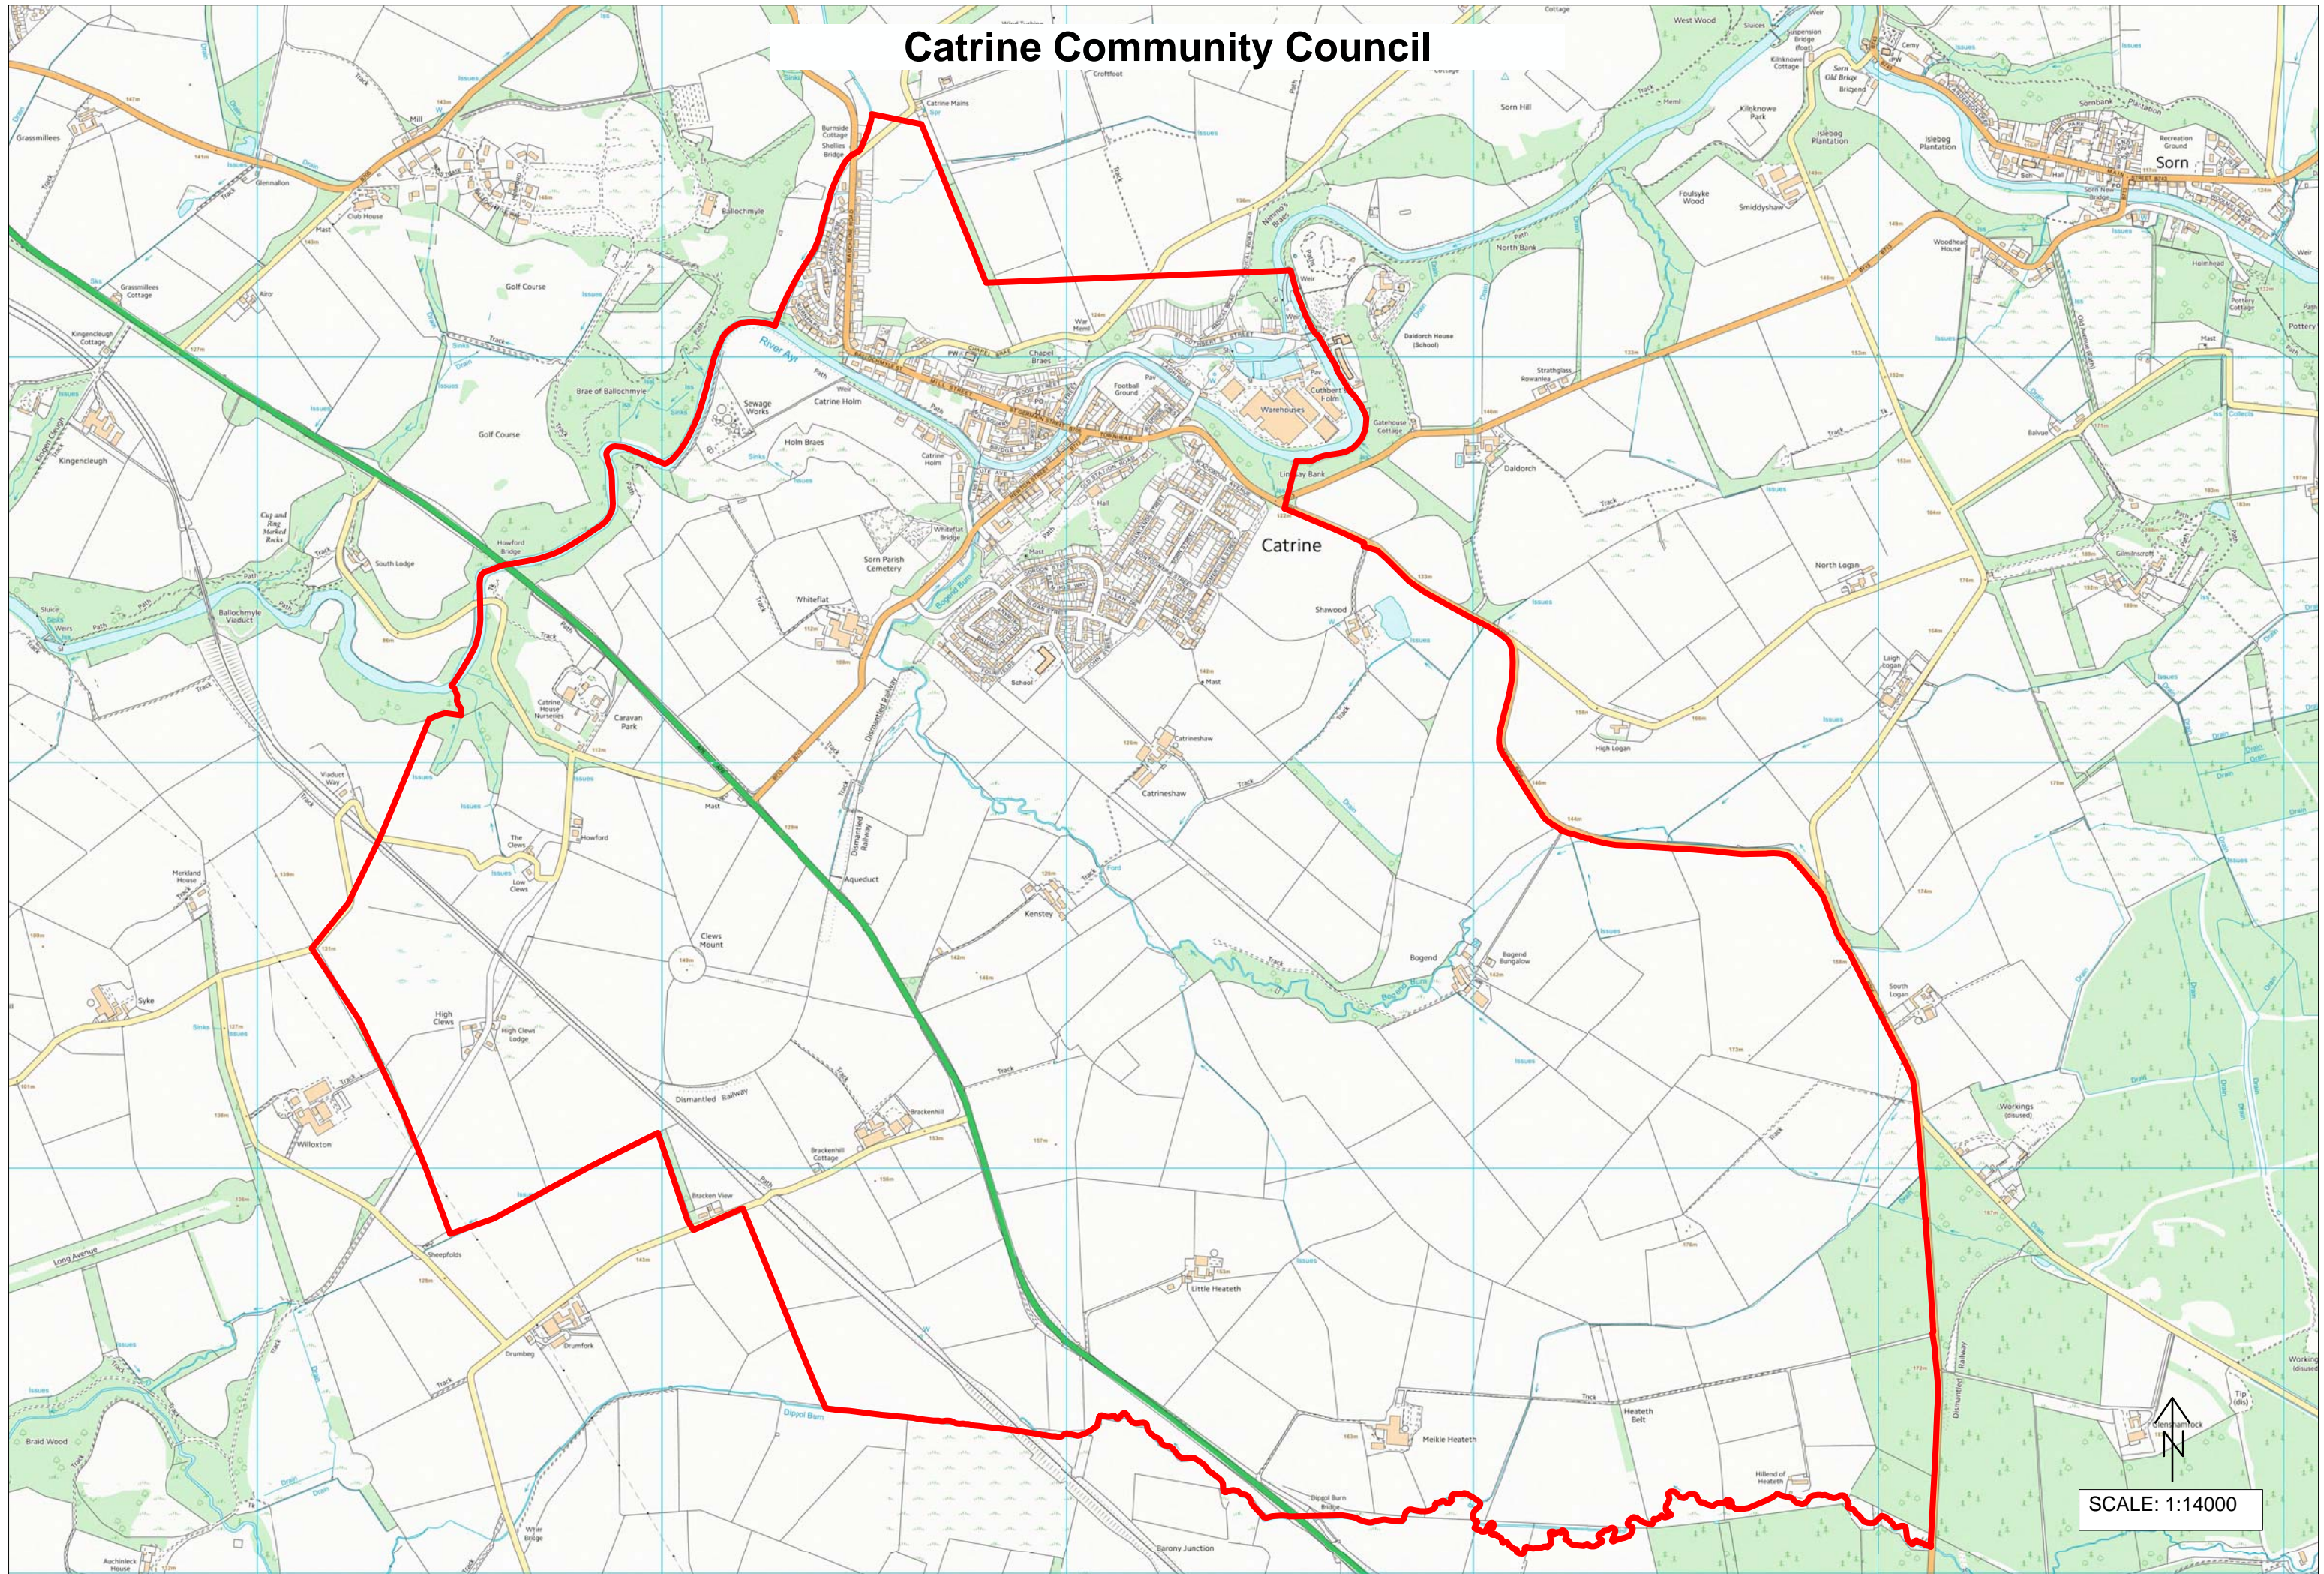

Catrine Community Council

SCALE: 1:14000